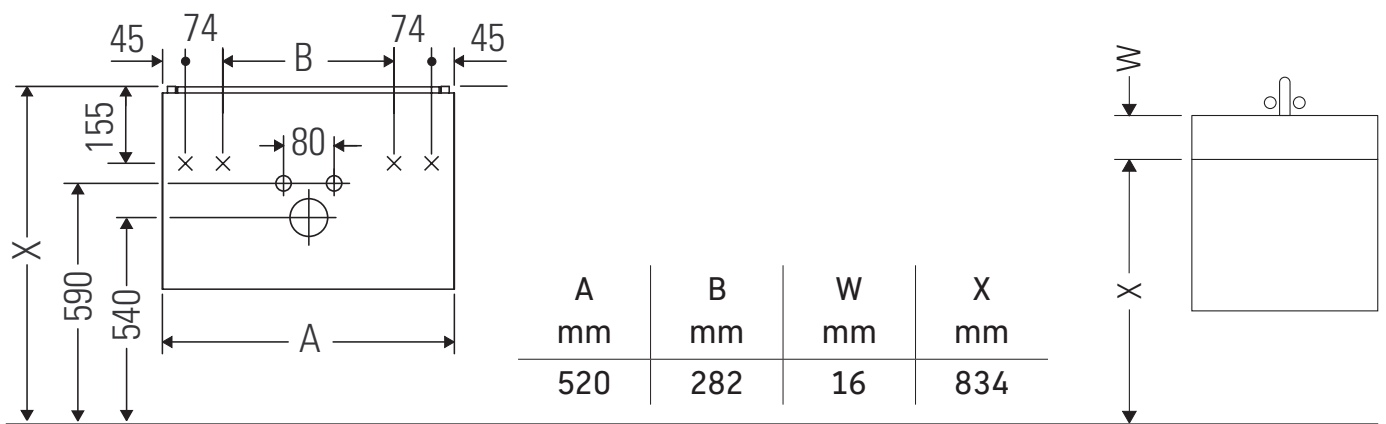

L-Cube

LC 6304

Mounting instructions

Viu # 234453

Instructions for use

The bathroom furniture range complies with the standards and guidelines applicable at the time of delivery and is designed for use in bathrooms. Direct contact with water should be avoided, for example, when showering.