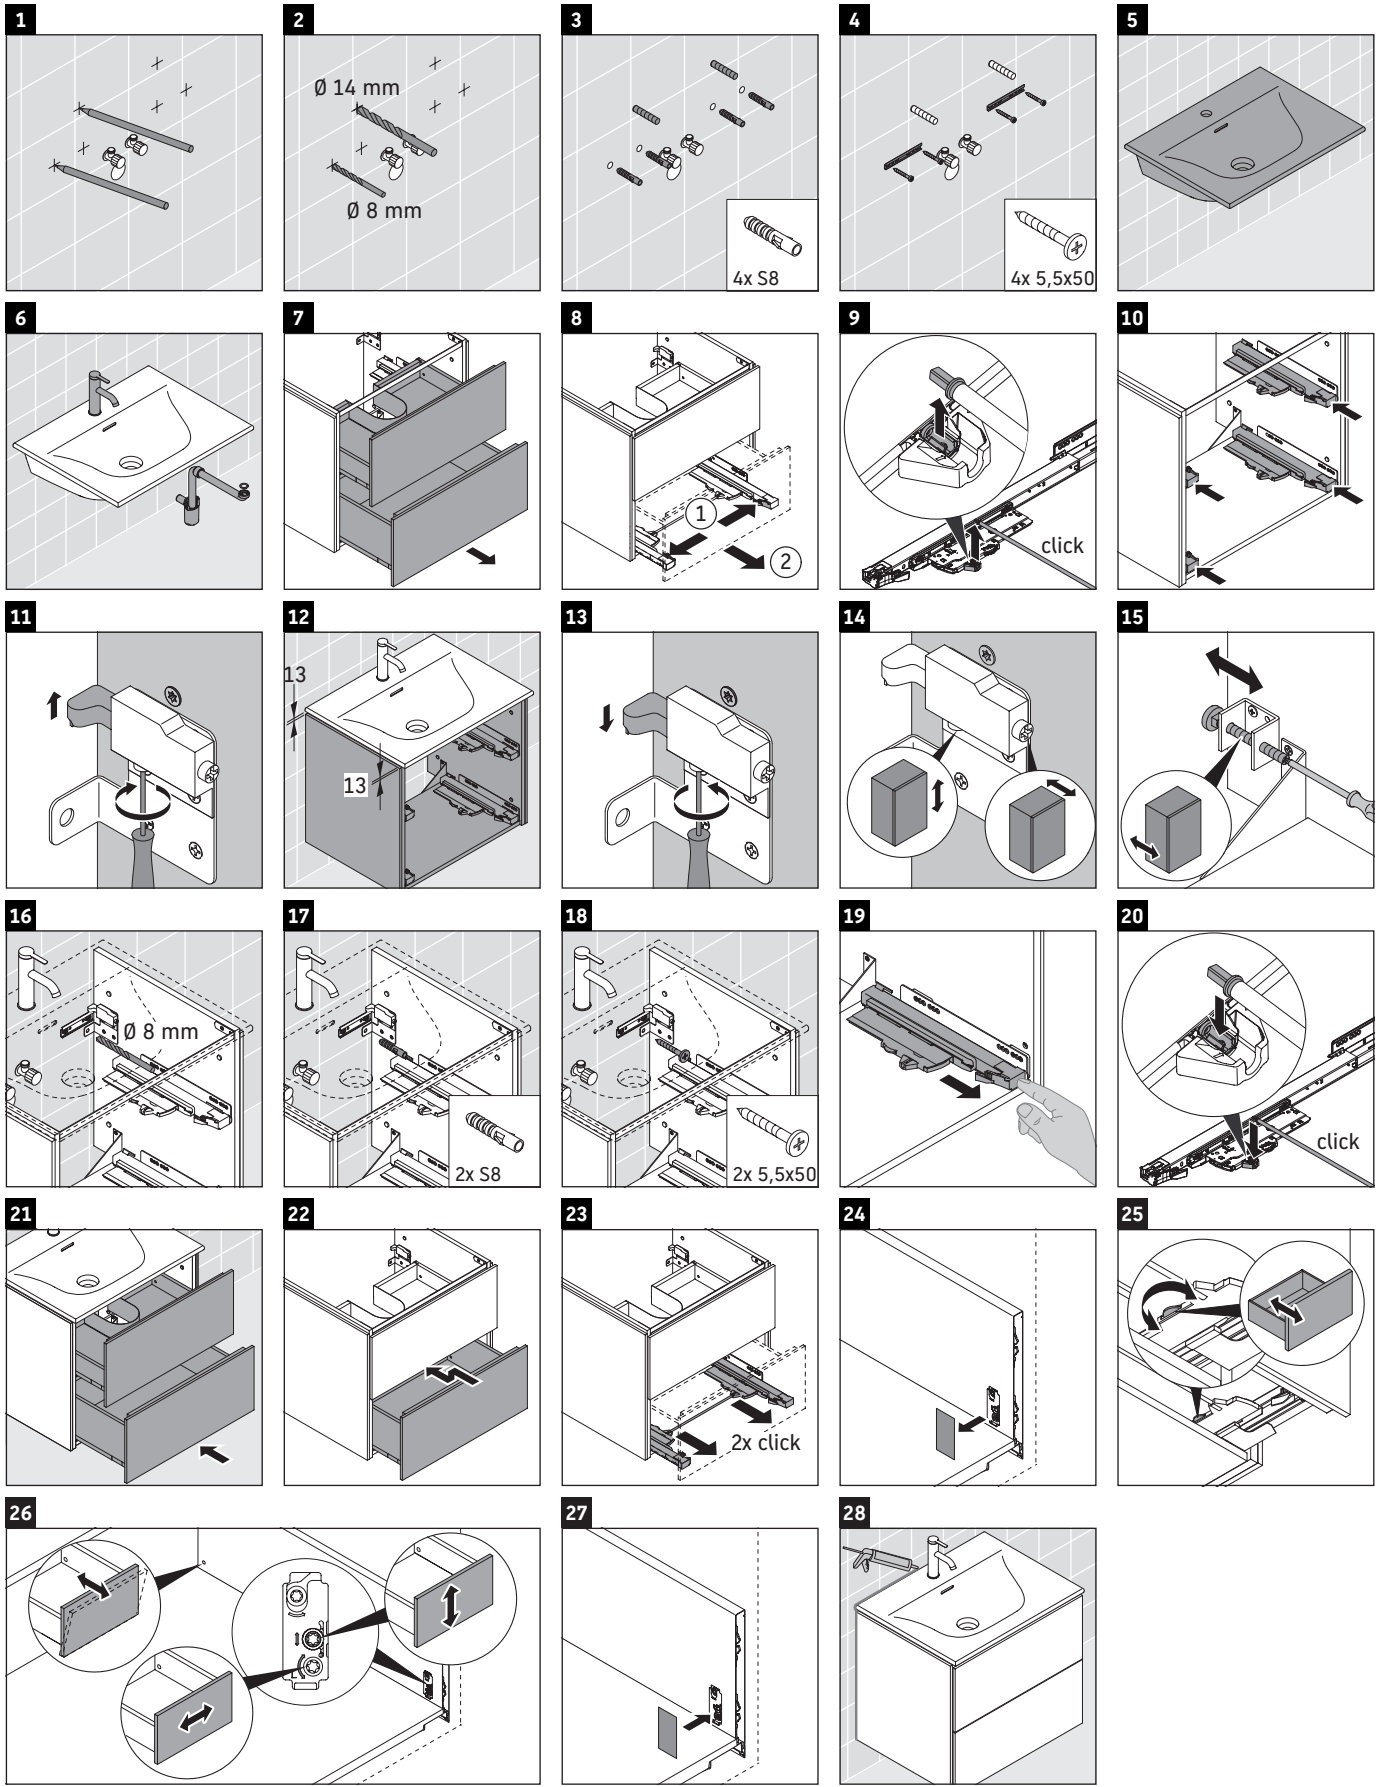

Duravit AG, Werderstr. 36, 78132 Hornberg, Germany, Phone +49 78 33 700, Fax +49 78 33 70 289, info@duravit.de, www.duravit.de