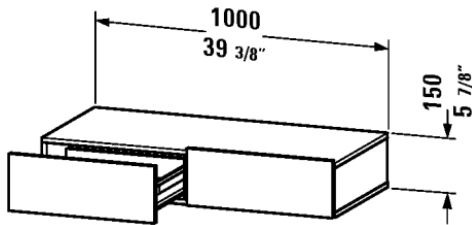

DuraStyle Shelf with drawer # DS8270

| < 39 3/8" Inch > |

Shelf with drawer	Dimension	Weight	Order number
incl. console supports, 2 drawers, 5 7/8" Inch			
Colors			
M14 Terra (Decor) M18 White Matt M22 White High Gloss (Decor) M31 Pine Silver (Decor) M43 Basalt Matt (Decor) M49 Graphite Matt (Decor) M51 Pine Terra (Decor) M52 European Oak (Decor) M53 Chestnut Dark (Decor) M73 Ticino Cherry Tree (Decor) M79 Natural Walnut (Decor)			
Variant			
	39 3/8" x 17 3/8" Inch		DS8270
Infobox			
Furniture available Bi-Color. Body limited to 18-White Matt or 43-Basalt Matt. Front available in all color options, Required specification for ordering:., - Front color, - Body color			
Suitable products			
Seat cushion for shelf with drawer, 15 3/4" x 15 3/4" Inch	15 3/4" x 15 3/4" Inch		DS9938

All drawings contain the necessary measurements which are subject to standard tolerances. They are stated in inch & mm and are non-binding. Exact measurements, in particular for customized installation scenarios, can only be taken from the finished ceramic piece.