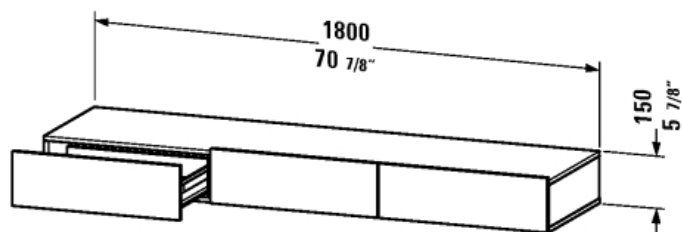

DuraStyle Shelf with drawer # DS8273

| < 70 7/8" Inch > |

Shelf with drawer	Dimension	Weight	Order number
incl. console supports, 3 drawers, 5 7/8" Inch			
Colors			
M14 Terra (Decor) M18 White Matt M22 White High Gloss (Decor) M31 Pine Silver (Decor) M43 Basalt Matt (Decor) M49 Graphite Matt (Decor) M51 Pine Terra (Decor) M52 European Oak (Decor) M53 Chestnut Dark (Decor) M73 Ticino Cherry Tree (Decor) M79 Natural Walnut (Decor)			
Variant			
	70 7/8" x 17 3/8" Inch		DS8273
Infobox			
Required specification for ordering: - Front color, - Body color			
Suitable products			
Seat cushion for shelf with drawer, 15 3/4" x 15 3/4" Inch	15 3/4" x 15 3/4" Inch		DS9938

All drawings contain the necessary measurements which are subject to standard tolerances. They are stated in inch & mm and are non-binding. Exact measurements, in particular for customized installation scenarios, can only be taken from the finished ceramic piece.