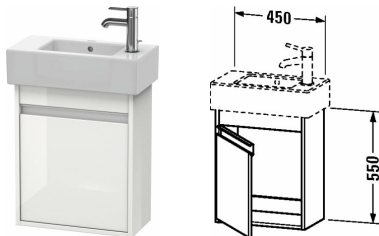

Ketho Vanity unit wall-mounted # KT6629 L/R

|< 17 3/4" Inch >|

Vanity unit wall-mounted	Dimension	Weight	Order number
1 door, for Vero # 070350, 21 5/8" Inch			
Colors			
M07 Concrete Gray Matt Decor M09 Light Blue Matt Decor M18 White Matt M21 Walnut Dark Decor M22 White High Gloss (Decor) M31 Pine Silver (Decor) M43 Basalt Matt (Decor) M49 Graphite Matt (Decor) M51 Pine Terra (Decor) M52 European Oak (Decor) M53 Chestnut Dark (Decor) M73 Ticino Cherry Tree (Decor) M75 Linen (Decor) M79 Natural Walnut (Decor) M91 Taupe Matt (Decor)			
Variant			
	17 3/4" x 8 7/8" Inch		KT6629 L/R
Infobox			
Required specification for ordering:, - Hinges left (L) or right (R)			
Suitable products			
Furniture handrinse basin with overflow, with faucet deck, underside fully glazed, wall-mounted, hardware included, cUPC® listed*, 19 5/8" x 9 7/8" Inch	19 5/8" x 9 7/8" Inch		070350

All drawings contain the necessary measurements which are subject to standard tolerances. They are stated in inch & mm and are non-binding. Exact measurements, in particular for customized installation scenarios, can only be taken from the finished ceramic piece.