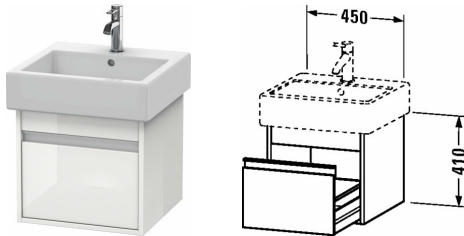

Ketho Vanity unit wall-mounted # KT6685

| < 17 3/4" Inch > |

Vanity unit wall-mounted	Dimension	Weight	Order number
1 pull-out compartment, for Vero # 045450, 16 1/8" Inch			
Colors			
M07 Concrete Gray Matt Decor M09 Light Blue Matt Decor M18 White Matt M21 Walnut Dark Decor M22 White High Gloss (Decor) M31 Pine Silver (Decor) M43 Basalt Matt (Decor) M49 Graphite Matt (Decor) M51 Pine Terra (Decor) M52 European Oak (Decor) M53 Chestnut Dark (Decor) M73 Ticino Cherry Tree (Decor) M75 Linen (Decor) M79 Natural Walnut (Decor) M91 Taupe Matt (Decor)			
Variant			
	17 3/4" x 17 3/8" Inch		KT6685
Infobox			
Space-saving siphon # 005076 is mandatory for installation, Dividing system optional for self-install # UV 9845			
Suitable products			
Dividing system self-install dividing system including lid, Black Diamond, for vanity unit, 4 1/2" x 12 5/8" Inch	4 1/2" x 12 5/8" Inch		UV9845
Furniture washbasin with faucet deck, underside fully glazed, hardware included, wall-mounted, cUPC® listed*, 19 5/8" x 18 1/2" Inch	19 5/8" x 18 1/2" Inch		045450

All drawings contain the necessary measurements which are subject to standard tolerances. They are stated in inch & mm and are non-binding. Exact measurements, in particular for customized installation scenarios, can only be taken from the finished ceramic piece.