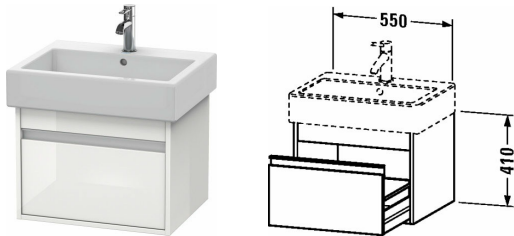

Ketho Vanity unit wall-mounted # KT6686

| < 21 5/8" Inch > |

Vanity unit wall-mounted	Dimension	Weight	Order number
1 pull-out compartment, for Vero # 045460, 16 1/8" Inch			
Colors			
M07 Concrete Gray Matt Decor M09 Light Blue Matt Decor M18 White Matt M21 Walnut Dark Decor M22 White High Gloss (Decor) M31 Pine Silver (Decor) M43 Basalt Matt (Decor) M49 Graphite Matt (Decor) M51 Pine Terra (Decor) M52 European Oak (Decor) M53 Chestnut Dark (Decor) M73 Ticino Cherry Tree (Decor) M75 Linen (Decor) M79 Natural Walnut (Decor) M91 Taupe Matt (Decor)			
Variant			
	21 5/8" x 17 3/8" Inch		KT6686
Infobox			
Space-saving siphon # 005076 is mandatory for installation, Dividing system optional for self-install # UV 9845			
Suitable products			
Dividing system self-install dividing system including lid, Black Diamond, for vanity unit, 4 1/2" x 12 5/8" Inch	4 1/2" x 12 5/8" Inch		UV9845
Furniture washbasin with faucet deck, underside fully glazed, hardware included, wall-mounted, cUPC® listed*, 23 5/8" x 18 1/4" Inch	23 5/8" x 18 1/4" Inch		045460

All drawings contain the necessary measurements which are subject to standard tolerances. They are stated in inch & mm and are non-binding. Exact measurements, in particular for customized installation scenarios, can only be taken from the finished ceramic piece.