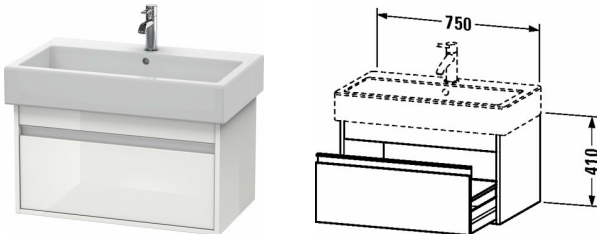

Ketho Vanity unit wall-mounted # KT6687

|< 29 1/2" Inch >|

Vanity unit wall-mounted	Dimension	Weight	Order number
1 pull-out compartment, for Vero # 045480, 16 1/8" Inch			
Colors			
M07 Concrete Gray Matt Decor M09 Light Blue Matt Decor M18 White Matt M21 Walnut Dark Decor M22 White High Gloss (Decor) M31 Pine Silver (Decor) M43 Basalt Matt (Decor) M49 Graphite Matt (Decor) M51 Pine Terra (Decor) M52 European Oak (Decor) M53 Chestnut Dark (Decor) M73 Ticino Cherry Tree (Decor) M75 Linen (Decor) M79 Natural Walnut (Decor) M91 Taupe Matt (Decor)			
Variant			
	29 1/2" x 17 3/8" Inch		KT6687
Infobox			
Space-saving siphon # 005076 is mandatory for installation, Dividing system optional for self-install # UV 9845			
Suitable products			
Dividing system self-install dividing system including lid, Black Diamond, for vanity unit, 4 1/2" x 12 5/8" Inch	4 1/2" x 12 5/8" Inch		UV9845
Furniture washbasin with faucet deck, underside fully glazed, wall-mounted, hardware included, cUPC® listed*, 31 1/2" x 18 1/2" Inch	31 1/2" x 18 1/2" Inch		045480

All drawings contain the necessary measurements which are subject to standard tolerances. They are stated in inch & mm and are non-binding. Exact measurements, in particular for customized installation scenarios, can only be taken from the finished ceramic piece.