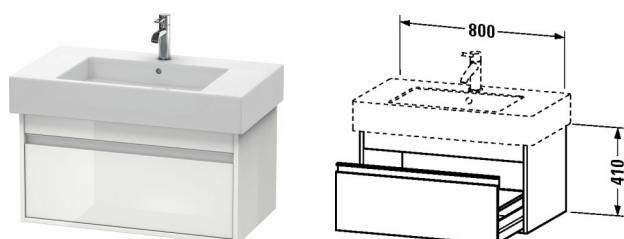

Ketho Vanity unit wall-mounted # KT6690

|< 31 1/2" Inch >|

Vanity unit wall-mounted	Dimension	Weight	Order number
1 pull-out compartment, for Vero # 032985, 16 1/8" Inch			
Colors			
M07 Concrete Gray Matt Decor M09 Light Blue Matt Decor M18 White Matt M21 Walnut Dark Decor M22 White High Gloss (Decor) M31 Pine Silver (Decor) M43 Basalt Matt (Decor) M49 Graphite Matt (Decor) M51 Pine Terra (Decor) M52 European Oak (Decor) M53 Chestnut Dark (Decor) M73 Ticino Cherry Tree (Decor) M75 Linen (Decor) M79 Natural Walnut (Decor) M91 Taupe Matt (Decor)			
Variant			
	31 1/2" x 17 7/8" Inch		KT6690
Infobox			
Space-saving siphon # 005076 is mandatory for installation, Dividing system optional for self-install # UV 9845			
Suitable products			
Dividing system self-install dividing system including lid, Black Diamond, for vanity unit, 4 1/2" x 12 5/8" Inch	4 1/2" x 12 5/8" Inch		UV9845
Furniture washbasin with faucet deck, underside fully glazed, wall-mounted, hardware included, cUPC® listed*, 33 1/2" x 19 1/4" Inch	33 1/2" x 19 1/4" Inch		032985

All drawings contain the necessary measurements which are subject to standard tolerances. They are stated in inch & mm and are non-binding. Exact measurements, in particular for customized installation scenarios, can only be taken from the finished ceramic piece.