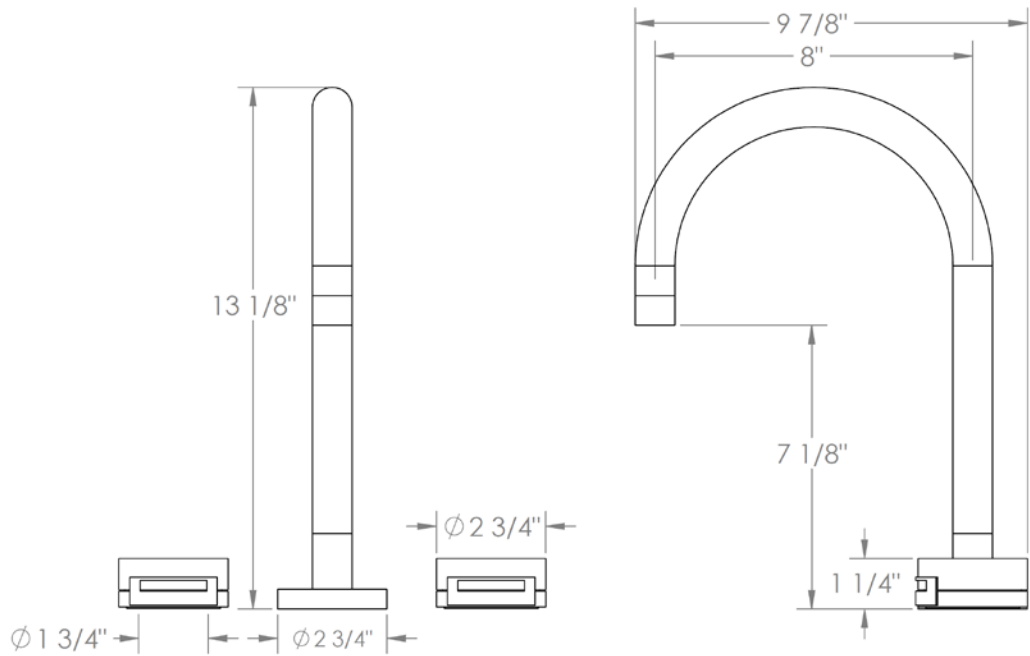

21-8-E1

Deck Mounted 3 Hole Bath Set

Meets the applicable requirements of ASME A112.18.1-2005/CSA B125.1-05, entitled "Plumbing Supply Fittings"

WATERMARK DESIGNS 5/31/2018

350 Dewitt Ave Brooklyn NY 11207 USA T 718 257 2800 F 718 257 2144 info@watermark-designs.com