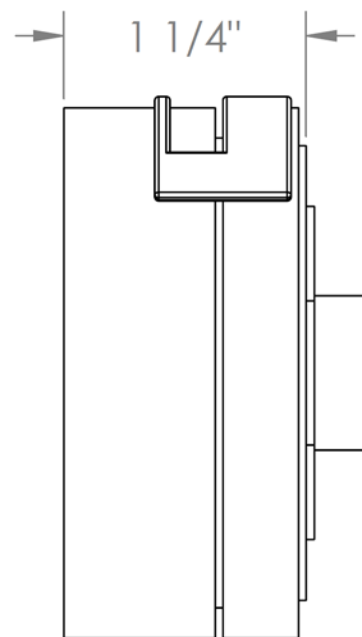

**21-WTR-E1**

Trim for Wall Mounted Valve

For use with SS-TS200-C, SS-TS200-H, SS-TS150-C, SS-TS150-H,  
SS-WD2, SS-WD3, SS-VCWD2 or SS-VCWD3 concealed rough

**WATERMARK** DESIGNS 5/31/2018