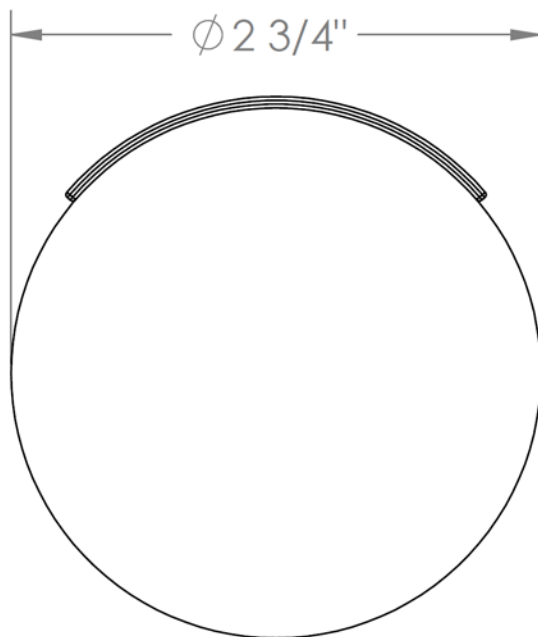

**21-WTR-E1**

Trim for Wall Mounted Valve

For use with SS-TS200-C, SS-TS200-H, SS-TS150-C, SS-TS150-H,  
SS-WD2, SS-WD3, SS-VCWD2 or SS-VCWD3 concealed rough

**WATERMARK** DESIGNS 5/31/2018