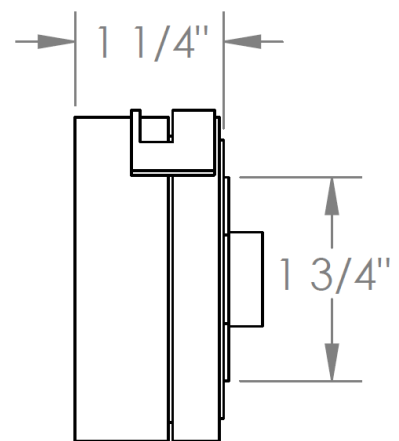

21-WTR2-E1

Wall Mounted 2-Valve Shower Trim
Requires SS-506 concealed rough

WATERMARK DESIGNS 11/27/2018

350 Dewitt Ave Brooklyn NY 11207 USA T 718 257 2800 F 718 257 2144 info@watermark-designs.com