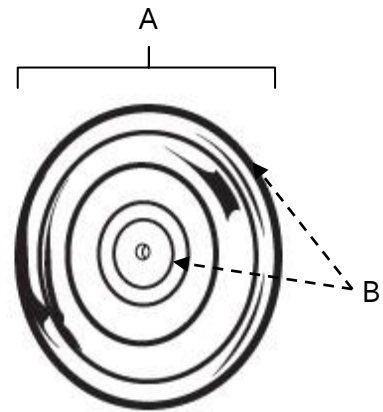

SPECIFICATIONS

**BELLA
ROSETTES**

FEATURES

Traditional styling
Multiple finishes
Concealed installation

WARRANTY

Limited lifetime

FINISHES

Antique English (AE)
Antique English Matte (AEM)
Polished Antique (PA)
Polished Brass (PB)
Satin Nickel (SN)

MATERIAL

Brass

Item#	A	B
A1453 (for A1452)	1 5/8"	1/4"
A1460 (for A1451)	1 3/8"	1/4"

KEY:

A - Length and Width
B - Projection

NOTE: Dimensions and specifications are subject to change without notice.