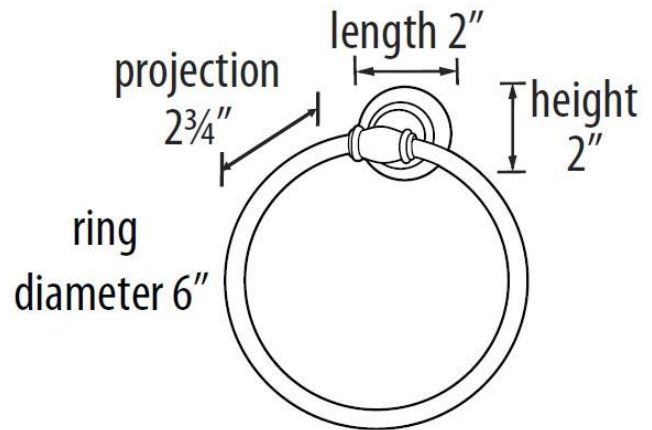

SPECIFICATIONS

**CHARLIE'S COLLECTION
TOWEL RING**

FEATURES

Transitional styling
Multiple finishes
Concealed installation

WARRANTY

Limited lifetime

FINISHES

Polished Brass (PB)
Polished Brass/Non-lacquered (PB/NL)
Polished Chrome (PC)
Barcelona (BARC)
Bronze (BRZ)
Chocolate Bronze (CHBRZ)
Polished Nickel (PN)
Satin Nickel (SN)

MATERIAL

Brass

Item#

A6740

NOTE: Dimensions and specifications are subject to change without notice.