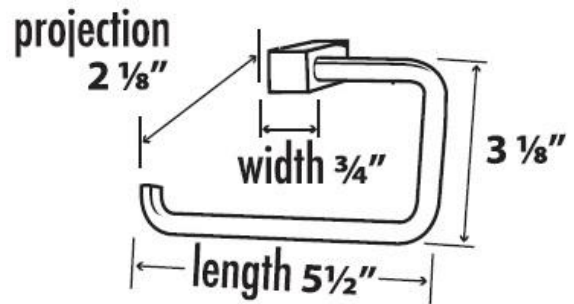

**SPECIFICATIONS**

**SPA 2**

**SINGLE POST TISSUE HOLDER**

**FEATURES**

- Modern styling
- Multiple finishes
- Concealed installation

**WARRANTY**

Limited lifetime

**FINISHES**