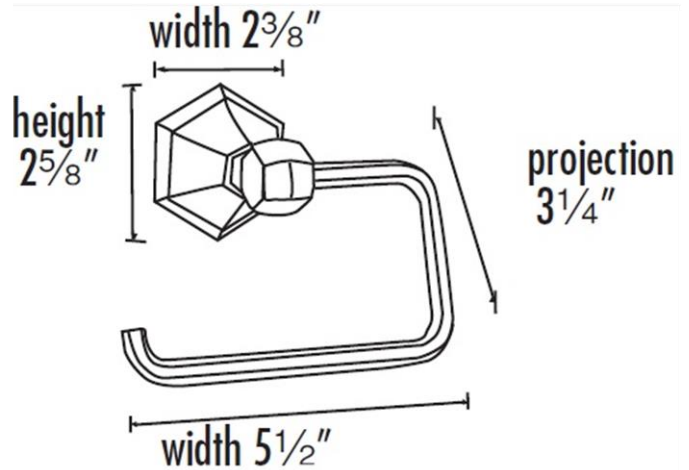

SPECIFICATIONS

NICOLE

SINGLE POST TISSUE HOLDER

FEATURES

- Traditional styling
- Multiple finishes
- Concealed installation

WARRANTY

Limited lifetime

FINISHES