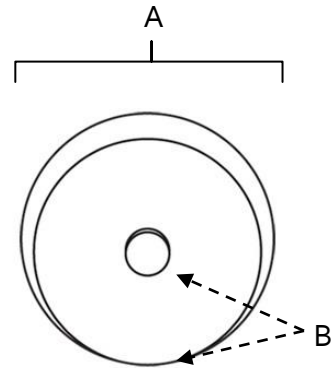

**SPECIFICATIONS**

**ROPE  
ROSETTES**

**FEATURES**

- Traditional styling
- Multiple finishes
- Concealed installation

**WARRANTY**

Limited lifetime

**FINISHES**

- Polished Brass (PB)
- Polished Chrome (PC)
- Antique English (AE)
- Antique English Matte (AEM)
- Barcelona (BARC)
- Bronze (BRZ)
- Chocolate Bronze (CHBRZ)
- Matte Black (MB)
- Polished Antique (PA)
- Polished Nickel (PN)
- Satin Nickel (SN)

**MATERIAL**

Brass

Item#	A	B
A815-1p	1"	1/8"
A815-14p	1 1/4"	1/8"
A815-34p	3/4"	1/8"
A815-38p	1 1/2"	1/8"
A815-45p	1 3/4"	1/8"

**KEY:**

- A - Length and Width
- B - Projection

NOTE: Dimensions and specifications are subject to change without notice.