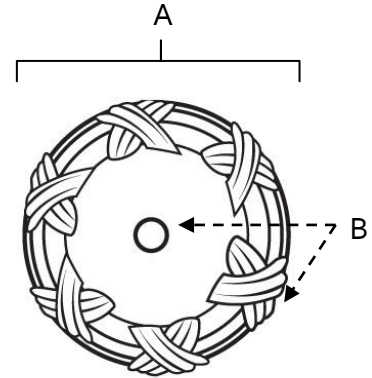

**SPECIFICATIONS**

**RIBBON & REED  
ROSETTES**

**FEATURES**

- Traditional styling
- Multiple finishes
- Concealed installation

**WARRANTY**

Limited lifetime

**FINISHES**

- Antique English (AE)
- Antique English Matte (AEM)
- Polished Antique (PA)
- Polished Brass (PB)
- Satin Nickel (SN)

**MATERIAL**

Brass

Item#	A	B
<b>A885-58</b> (for A880-14 & A880-38)	1 5/8"	1/4"

**KEY:**

- A - Length and Width
- B - Projection

NOTE: Dimensions and specifications are subject to change without notice.