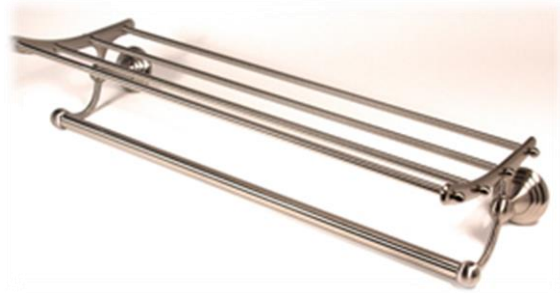

SPECIFICATIONS

EMBASSY
TOWEL RACK

FEATURES

- Traditional styling
- Multiple finishes
- Concealed installation

WARRANTY

Limited lifetime

FINISHES

- Polished Brass (PB)
- Polished Brass/Non-lacquered (PB/NL)
- Polished Chrome (PC)
- Antique English (AE)
- Antique English Matte (AEM)
- Barcelona (BARC)
- Bronze (BRZ)
- Chocolate Bronze (CHBRZ)
- Polished Nickel (PN)
- Satin Nickel (SN)
- Polished Chrome/Gold (PC/GLD)
- Satin Nickel/Gold (SN/GLD)

MATERIAL

Brass

Item#

A9026-24

NOTE: Dimensions and specifications are subject to change without notice.