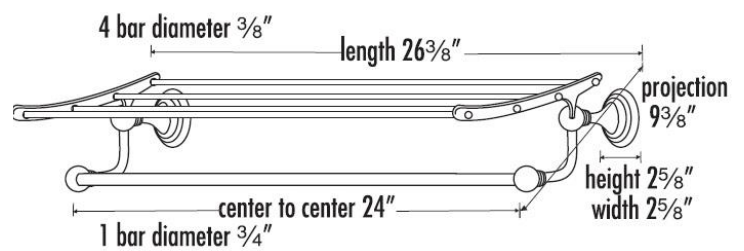

SPECIFICATIONS

EMBASSY
TOWEL RACK

FEATURES

- Traditional styling
- Multiple finishes
- Concealed installation

WARRANTY

Limited lifetime

FINISHES

- Polished Brass (PB)
- Polished Brass/Non-lacquered (PB/NL)
- Polished Chrome (PC)
- Antique English (AE)
- Antique English Matte (AEM)
- Barcelona (BARC)
- Bronze (BRZ)
- Chocolate Bronze (CHBRZ)
- Polished Nickel (PN)
- Satin Nickel (SN)
- Polished Chrome/Gold (PC/GLD)
- Satin Nickel/Gold (SN/GLD)

MATERIAL

Brass

Item#

A9026-24

NOTE: Dimensions and specifications are subject to change without notice.