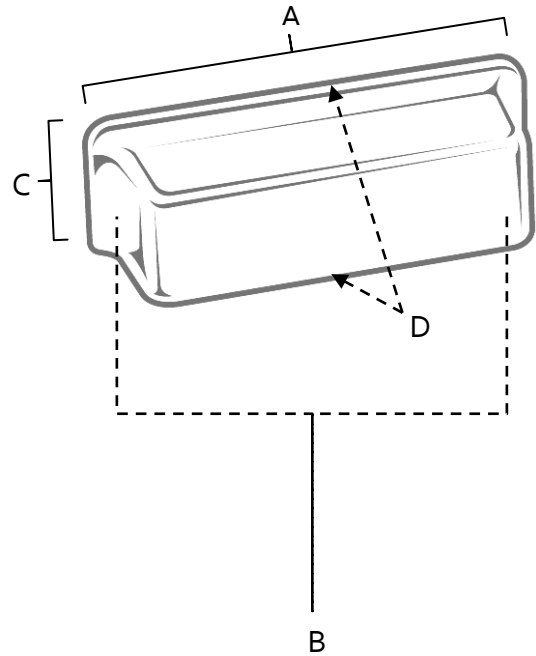

SPECIFICATIONS

**MILLENNIUM
CUP PULLS**

FEATURES

- Modern styling
- Multiple finishes
- Concealed installation

WARRANTY

Limited lifetime

FINISHES

- Bronze (BRZ)
- Matte Black (MB)
- Polished Brass (PB)
- Polished Brass/Non-Lacquered (PB/NL)
- Polished Chrome (PC)
- Polished Nickel (PN)
- Satin Brass (SB)
- Satin Nickel (SN)

MATERIAL

Brass

Item#	A	B	C	D
A951	3 5/8"	3"	1 1/8"	1"
A952	5 5/8"	5"	1 1/8"	1"

KEY:

- A - Overall Length
- B - Center to Center
- C - Width
- D - Projection

NOTE: Dimensions and specifications are subject to change without notice.