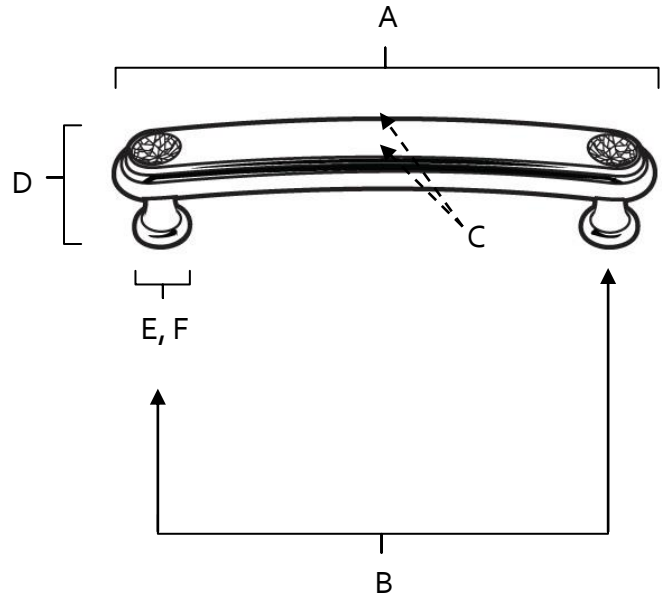

SPECIFICATIONS

**CRYSTAL
PULLS**

FEATURES

- Traditional styling
- Multiple finishes
- Concealed installation

WARRANTY

Limited lifetime

FINISHES

- Polished Brass (PB)
- Polished Chrome (PC)
- Bronze (BRZ)
- Polished Antique (PA)
- Polished Nickel (PN)
- Satin Nickel (SN)
- Gold (GLD)

MATERIAL

- Brass
- Swarovski Crystal

Item#	A	B	C	D	E (L)	F (W)
C211-3	3 3/4"	3"	3/4"	1"	15/32"	15/32"
C211-35	4 1/4"	3 1/2"	3/4"	1"	15/32"	15/32"
C211-4	4 3/4"	4"	3/4"	1"	15/32"	15/32"
C211-6	6 3/4"	6"	3/4"	1 1/8"	1/2"	1/2"

KEY:

- A - Overall Length
- B - Center to Center
- C - Handle Width
- D - Projection
- E - Mount Length
- F - Mount Width

NOTE: Dimensions and specifications are subject to change without notice.