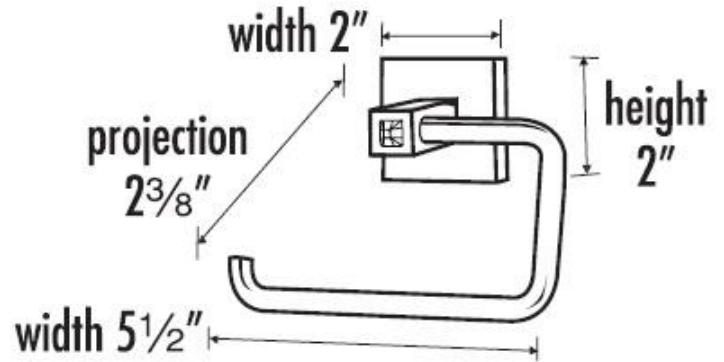

"Creations"®
by ALNO, INC.

PRODUCT SHEET

SPECIFICATIONS

CRYSTAL CONTEMPORARY II SINGE POST TISSUE HOLDER

FEATURES

Modern styling
Multiple finishes
Concealed installation

WARRANTY

Limited lifetime

FINISHES

Polished Chrome (PC)
Satin Nickel (SN)

MATERIAL

Brass
Swarovski Crystal

Item#

C8466

NOTE: Dimensions and specifications are subject to change without notice.

T 818.882.6028 F 818.700.1540 www.alnoinc.com