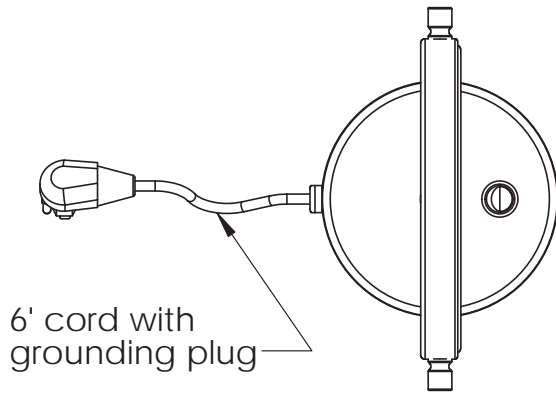

# Baci At Home

**EH-140**

**EH-140 - Round LED reversible table mirror**

**Product Category** Baci Basic Mirrors  
**Special Features** Corrosion Resistant construction  
Optical quality glass mirrors  
LED incandescent lighting  
2 year warrantee

**Dimensions** Mirror body 8" diameter  
OA 16" high x 9" wide x 6" deep  
6" wide weighted base

**Basic Model** EH-140-CHR

**Body Type** All metal body

**Magnification** 5X front/1X back

**Finish options**  
Standard Chrome  
Standard Satin Nickel  
Standard Bronze