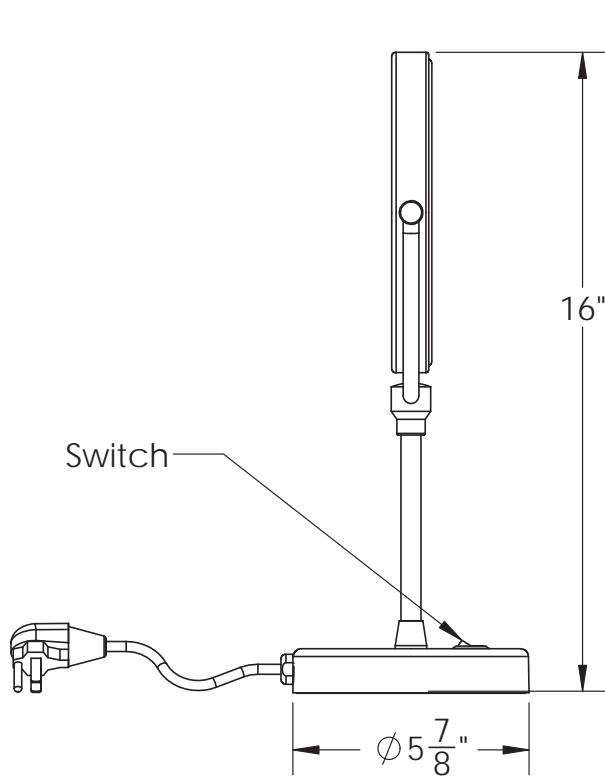

# Baci At Home

**EH-140**

**EH-140 - Round LED reversible table mirror**

**Product Category** Baci Basic Mirrors  
**Special Features** Corrosion Resistant construction  
Optical quality glass mirrors  
LED incandescent lighting  
2 year warrantee

**Dimensions** Mirror body 8" diameter  
OA 16" high x 9" wide x 6" deep  
6" wide weighted base

**Basic Model** EH-140-CHR

**Body Type** All metal body

**Magnification** 5X front/1X back

**Finish options**  
Standard Chrome  
Standard Satin Nickel  
Standard Bronze