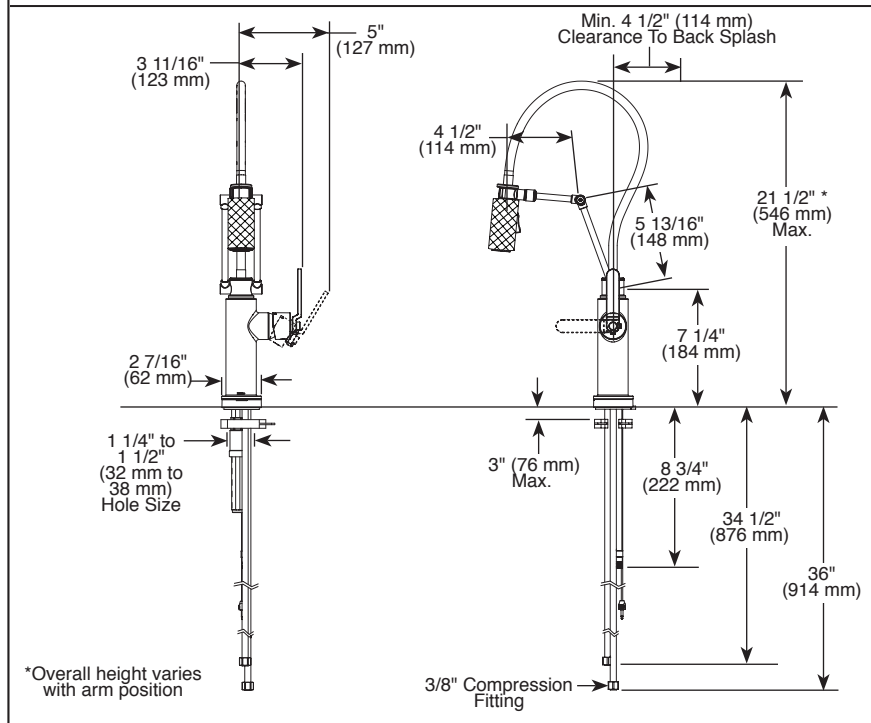

BRIZO®

KITCHEN FAUCETS

- Litze™ Collection
- Single Handle Articulating Deck Mount

Submitted Model No.: _____

Specific Features: _____

FEATURES:

- MagneDock® Magnetic Docking
- SmartTouch® On/Off Functionality
- TempID® indicator light shows water temperature and signals when batteries run low

STANDARD SPECIFICATIONS:

- Maximum 1.8 gpm @ 60 psi, 6.8 L/min @ 414 kPa
- One hole mount
- Diamond coated ceramic cartridge
- 3/8" O.D. straight, staggered PEX supply lines
- Arm rotates 360°
- Two-function wand: Aerated stream or spray
- Dual integral check valves in sprayer
- Quick Snap® connect hoses
- 23" (584 mm) above-deck exposed hose

Note: Exterior arm screws are decorative and will NOT need to be tightened during the lifetime of the faucet. Turning or removing screws may hinder arm functionality and will void the faucet warranty.

WARRANTY

- Lifetime limited warranty on parts (other than electronic parts and batteries) and finishes; or, for commercial users, for 5 years from date of purchase.
- 5 year limited warranty on electronic parts (other than batteries); or, for commercial users, for 1 year from the date of purchase. No warranty is provided on batteries.

COMPLIES WITH:

- ASME A112.18.1 / CSA B125.1
- ASME A112.18.6

♿ Indicates compliance to ICC/ANSI A117.1

- Verified compliant with .25% weighted average Pb content regulations.

▲ Designate proper finish suffix

Brizo Kitchen & Bath Company reserves the right (1) to make changes in specifications and materials, and (2) to change or discontinue models, both without notice or obligation. Dimensions are for reference only. See current full-line price book or www.brizo.com for finish options and product availability.

BSP-K-64243LF Rev. C

Brizo Kitchen & Bath Company