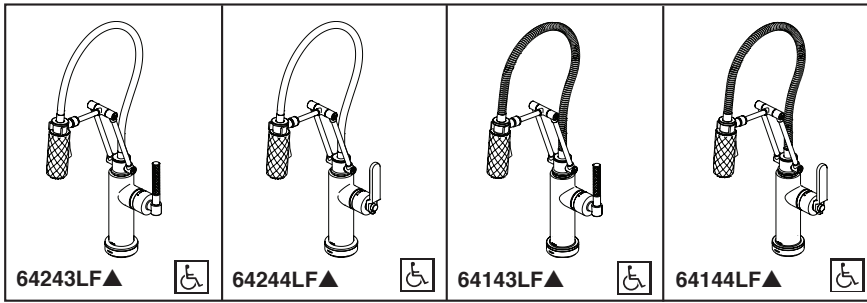

## KITCHEN FAUCETS

- Litze™ Collection
- Single Handle Articulating Deck Mount

Submitted Model No.: \_\_\_\_\_

Specific Features: \_\_\_\_\_

### STANDARD SPECIFICATIONS:

- Maximum 1.8 gpm @ 60 psi, 6.8 L/min @ 414 kPa
- One hole mount
- Diamond coated ceramic cartridge
- 3/8" O.D. straight, staggered PEX supply lines
- Arm rotates 360°
- Two-function wand: Aerated stream or spray
- Dual integral check valves in sprayer
- Quick Snap® connect hoses
- 23" (584 mm) above-deck exposed hose