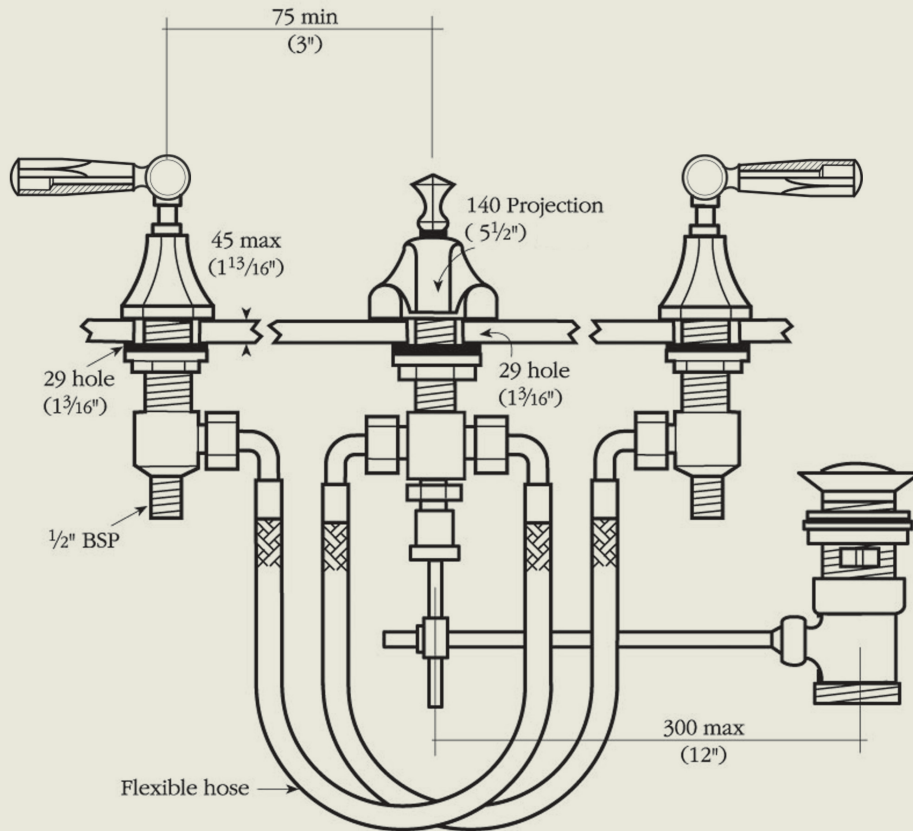

BY APPOINTMENT TO
HER MAJESTY QUEEN ELIZABETH II
MANUFACTURER OF KITCHEN & BATHROOM TAPS & MIXERS
BARBER WILSONS & CO. LTD.
LONDON

LONDON

BARBER WILSONS & CO

EST. 1905

Model No. MCL6455

Internals Standard-3/4 turn ceramic cartridge
Optional compression cartridge available