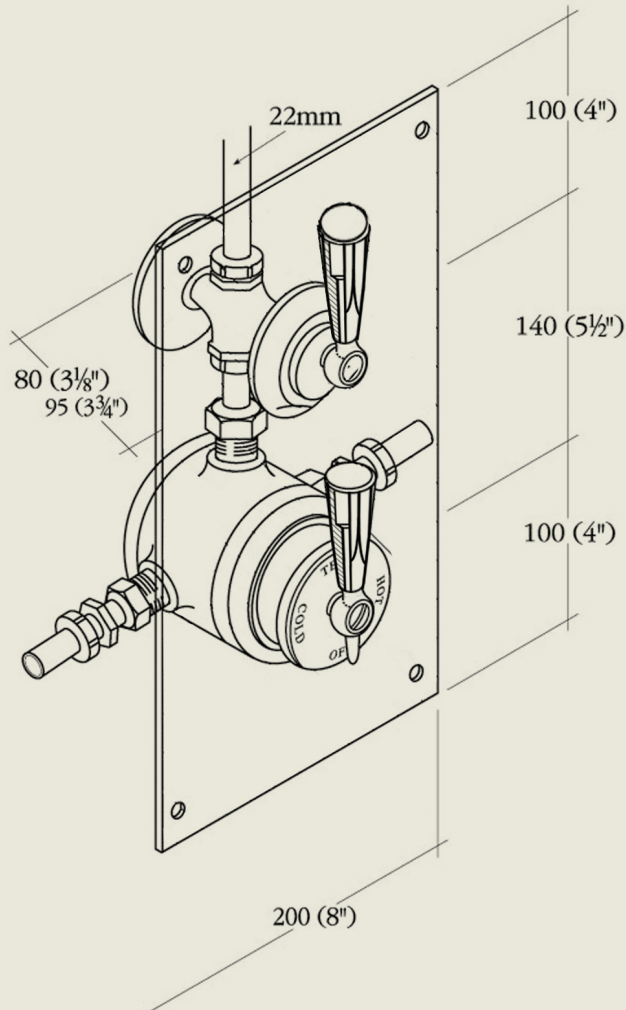

BY APPOINTMENT TO
HER MAJESTY QUEEN ELIZABETH II
MANUFACTURER OF KITCHEN & BATHROOM TAPS & MIXERS
BARBER WILSONS & CO. LTD.
LONDON

LONDON

BARBER WILSONS & CO

EST. 1905

Model No. MCPS53CI *drawing shows Lever

Internals Standard-3/4 turn ceramic cartridge
Optional compression cartridge available

MADE IN LONDON

info@barberwilsons.co.uk
+44 (0) 20 8888 3461

Barber Wilsons & Co Ltd, Crawley Road, London N22 6AH
REG. OFFICE. AS ABOVE · REG. NO. 100285 ENGLAND