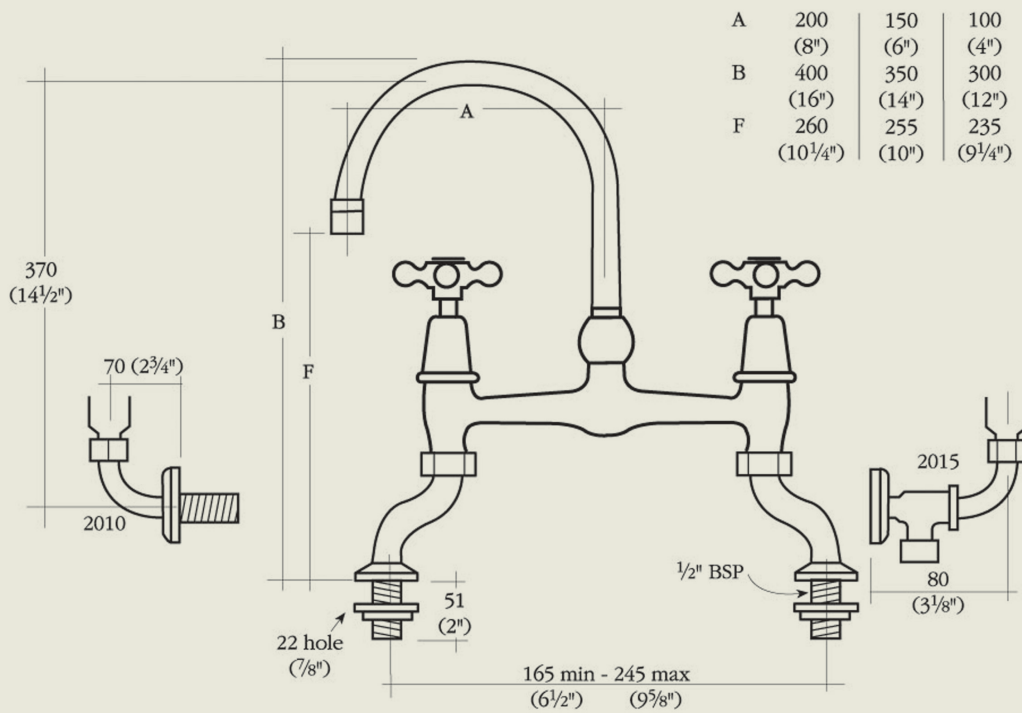

BY APPOINTMENT TO
HER MAJESTY QUEEN ELIZABETH II
MANUFACTURER OF KITCHEN & BATHROOM TAPS & MIXERS
BARBER WILSONS & CO. LTD.
LONDON

LONDON

BARBER WILSONS & CO

EST. 1905

Model No. R2010-1900
8" & 10" Swan-necks available

Internals Standard-3/4 turn ceramic cartridge
Optional compression cartridge available

MADE IN LONDON

info@barberwilsons.co.uk
+44 (0) 20 8888 3461

Barber Wilsons & Co Ltd, Crawley Road, London N22 6AH
REG. OFFICE. AS ABOVE - REG. NO. 100285 ENGLAND