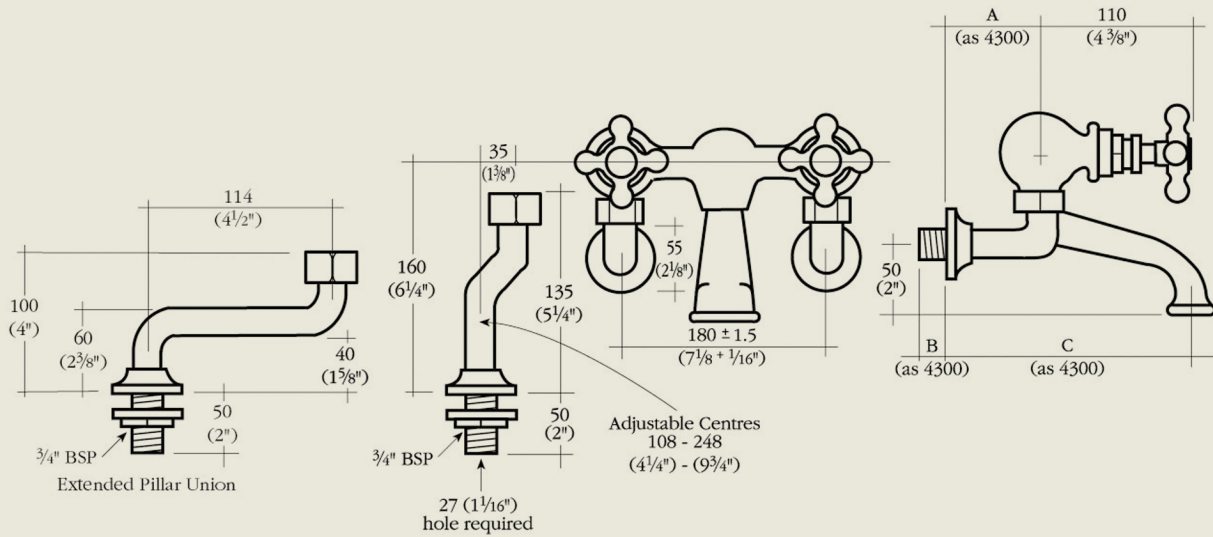

BY APPOINTMENT TO  
HER MAJESTY QUEEN ELIZABETH II  
MANUFACTURER OF KITCHEN & BATHROOM TAPS & MIXERS  
BARBER WILSONS & CO. LTD.  
LONDON

LONDON **BARBER WILSONS & CO** EST. 1905

**Model No.** R3310-1900 2" FLOOR STAND  
BESPOKE HEIGHT AVAILABLE

**Internals** Standard-3/4 turn ceramic cartridge  
Optional compression cartridge available

MADE IN LONDON

info@barberwilsons.co.uk  
+44 (0) 20 8888 3461

Barber Wilsons & Co Ltd, Crawley Road, London N22 6AH  
REG. OFFICE. AS ABOVE · REG. NO. 100285 ENGLAND