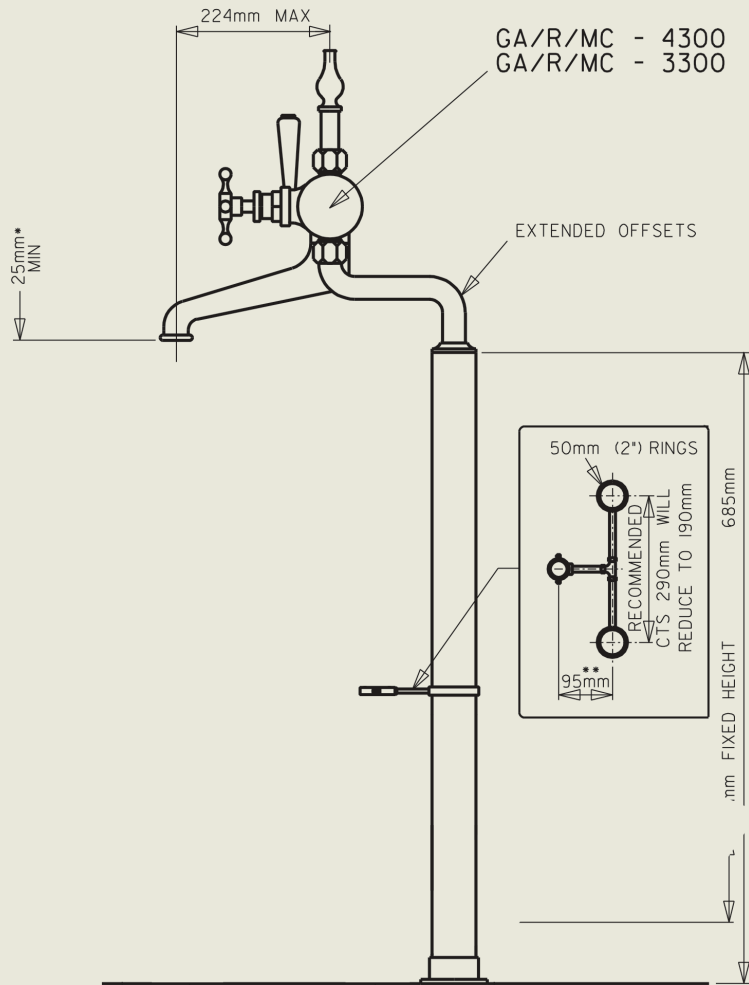

BARBERWILSONS.COM

BY APPOINTMENT TO  
HER MAJESTY QUEEN ELIZABETH II  
MANUFACTURER OF KITCHEN & BATHROOM TAPS & MIXERS  
BARBER WILSONS & CO. LTD.  
LONDON

LONDON

BARBER WILSONS & CO

EST. 1905

**Model No.** R4310/R3310 WASTE OPTIONS AVAILABLE