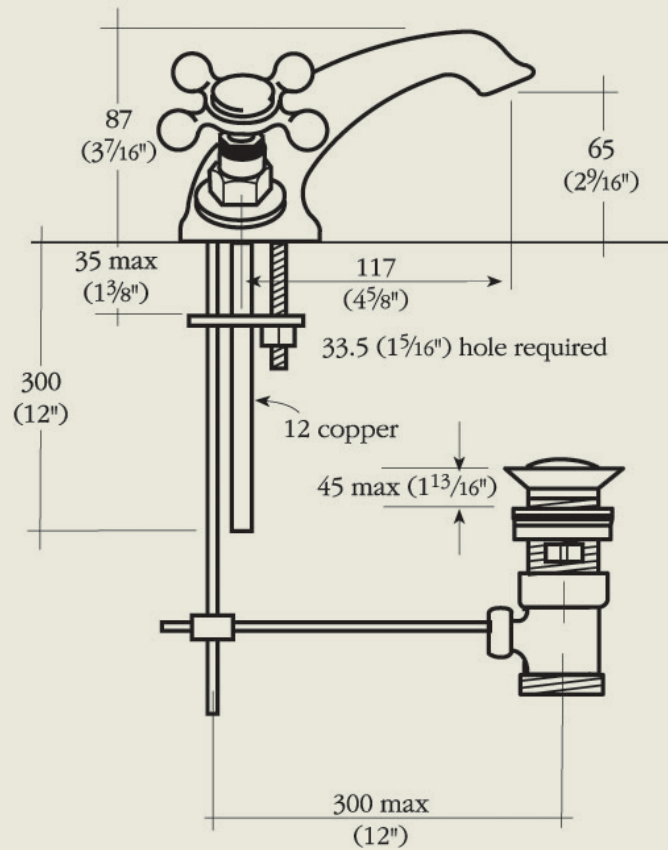

BY APPOINTMENT TO
HER MAJESTY QUEEN ELIZABETH II
MANUFACTURER OF KITCHEN & BATHROOM TAPS & MIXERS
BARBER WILSONS & CO. LTD.
LONDON

LONDON

BARBER WILSONS & CO

EST. 1905

Model No. R6475-1890

Internals Standard-3/4 turn ceramic cartridge
Optional compression cartridge available