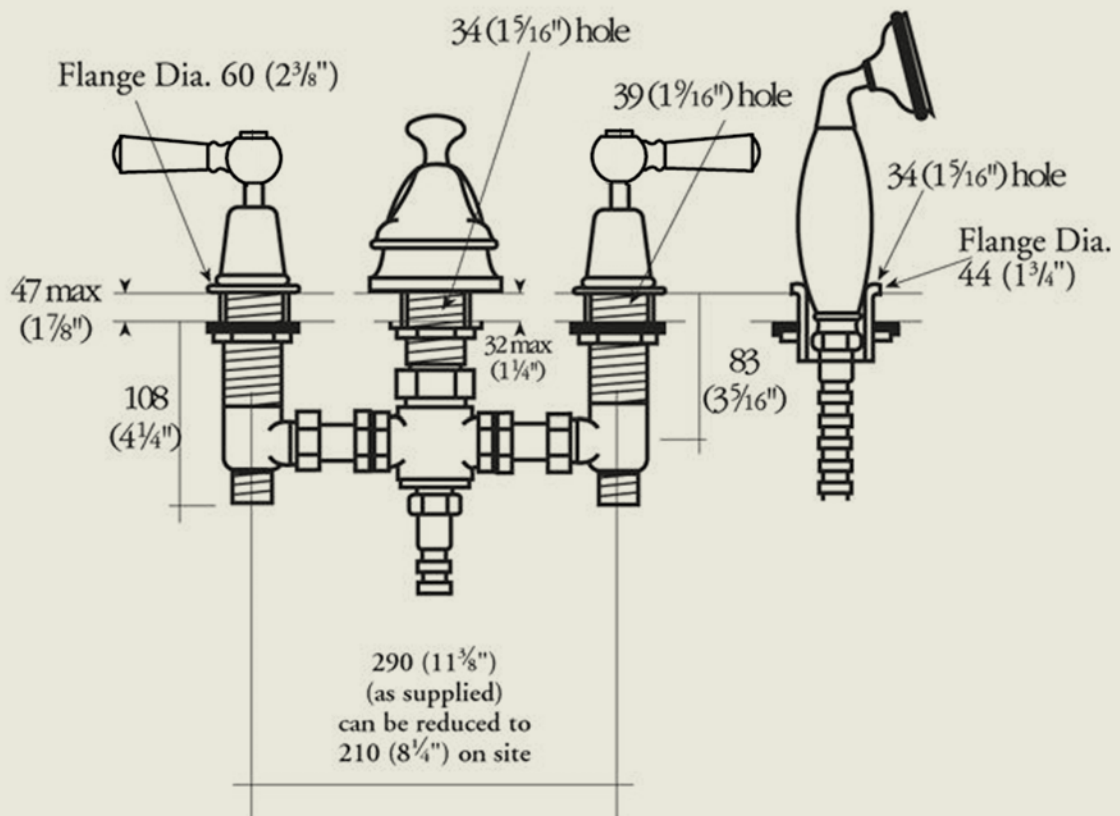

BY APPOINTMENT TO
HER MAJESTY QUEEN ELIZABETH II
MANUFACTURER OF KITCHEN & BATHROOM TAPS & MIXERS
BARBER WILSONS & CO. LTD.
LONDON

LONDON

BARBER WILSONS & CO

EST. 1905

Model No. RML3484-I890 *image shows I900 headwork

Internals Standard-3/4 turn ceramic cartridge
Optional compression cartridge available

MADE IN LONDON

BW
& CO

info@barberwilsons.co.uk
+44 (0) 20 8888 3461

Barber Wilsons & Co Ltd, Crawley Road, London N22 6AH
REG. OFFICE. AS ABOVE · REG. NO. 100285 ENGLAND