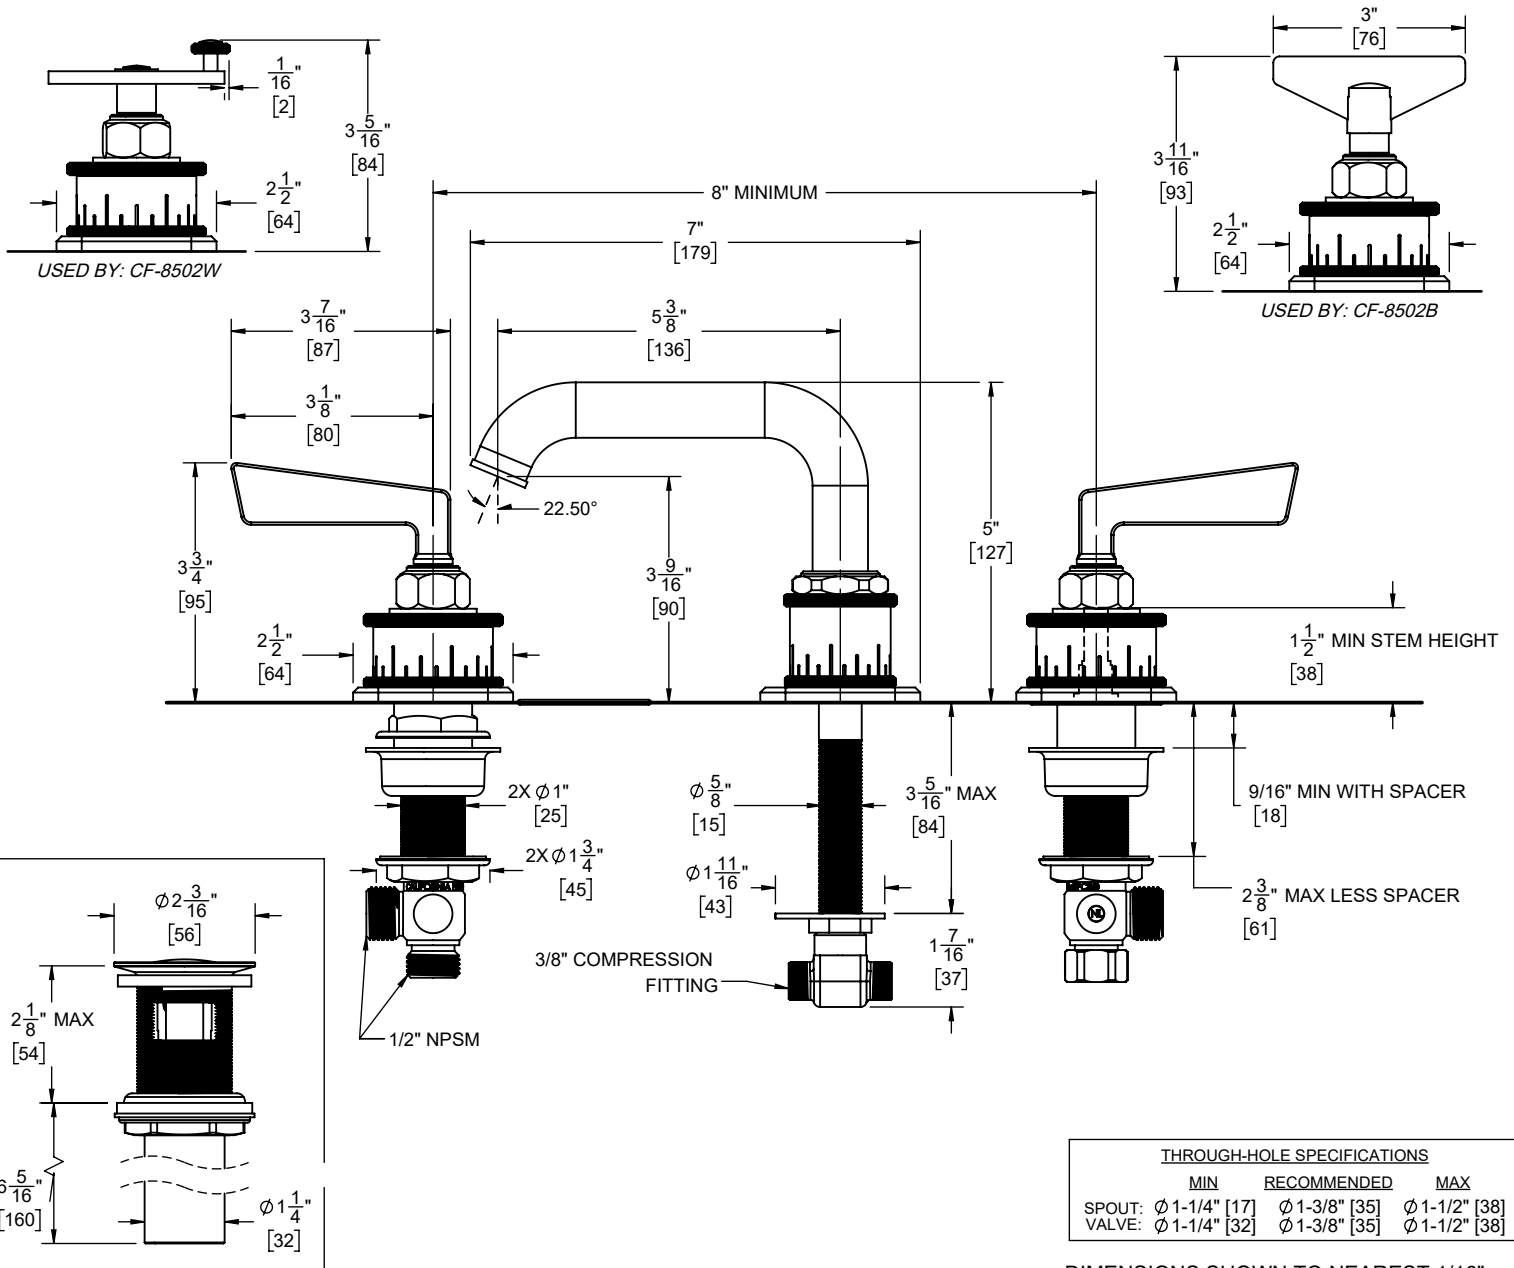

California Faucets®

Steampunk Bay™

WIDESPREAD LAVATORY FAUCET

Features

- Over 28 finishes including 13 PVD finishes
- All brass construction
- 5-3/8" [137] spout center to center
- 1/4 turn ceramic disc cartridge(s)
- Flexible braided hoses for ease of installation
- Ø 1-1/4" all brass touch style pop up drain assembly
- 1.2 gpm (4.5 L/min) max flow rate

**8502
8502B
8502W**

Codes/Standards

Product meets or exceeds the following:

- ASME A112.18.1/CSA B125.1
- NSF/ANSI 61 & NSF/ANSI 372
- CEC & DOE
- EPA WaterSense High Efficiency Lavatory
- ADA compliant (with lever handles)

8502 shown

SPECIFICATIONS SUBJECT TO CHANGE WITHOUT NOTICE

DIMENSIONS SHOWN TO NEAREST 1/16" [DIMENSIONS SHOWN TO NEAREST 1mm]