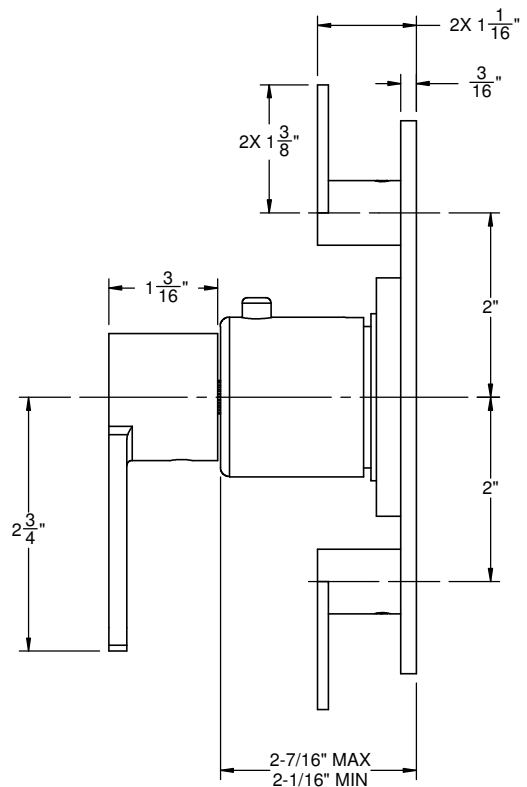

California Faucets®

**Arpeggio™**

**STYLETHERM TRIM ONLY W/ DUAL VOLUME CONTROL**

**Features**

- All brass construction
- 100°F safety stop button with manual override
- Dual integral volume control
- 6" by 5-1/4" rectangular faceplate; flat profile
- Less head, arm, flange and spout
- Engraved brass temperature ring
- Over 30 finishes including 15 PVD finishes

**Codes/Standards Applicable**

Product meets or exceeds the following:

- ASME A112.18.1/CSA B125.1
- ASSE 1016
- ADA compliant

**TO-THF2L-E4**

ALL DIMENSIONS SHOWN TO NEAREST 1/16"