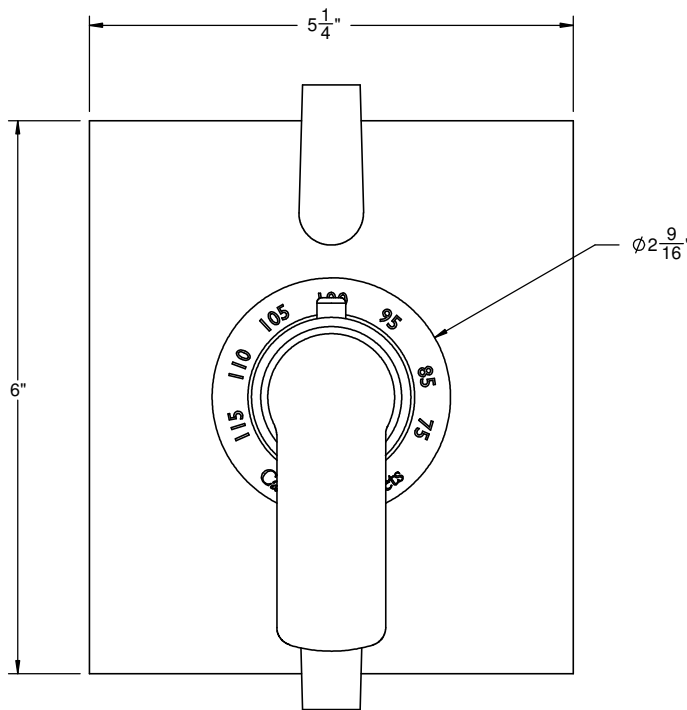

California Faucets®

**Arpeggio™**

**STYLETHERM TRIM ONLY W/ DUAL VOLUME CONTROL**

**Features**

- All brass construction
- 100°F safety stop button with manual override
- Dual integral volume control
- 6" by 5-1/4" rectangular faceplate; flat profile
- Less head, arm, flange and spout
- Engraved brass temperature ring
- Over 30 finishes including 15 PVD finishes

**Codes/Standards Applicable**

Product meets or exceeds the following:

- ASME A112.18.1/CSA B125.1
- ASSE 1016
- ADA compliant

**TO-THF2L-E4**

ALL DIMENSIONS SHOWN TO NEAREST 1/16"