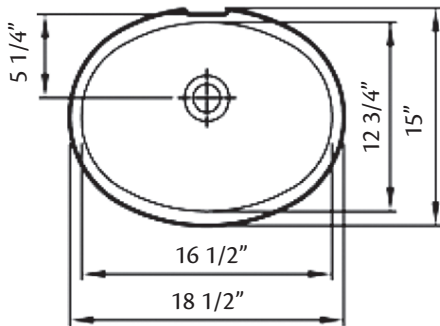

Note: Rough-in dimensions may vary +/- 1/2" and are subject to change. No responsibility is assumed by Cheviot Products Inc. One Year Limited Warranty against manufacturer's defects.

1138 OVAL Undermount Basin

16 3/4" x 12 3/4" I.D.

Cheviot Products' vitreous china lavatories are finely crafted for outstanding beauty and practicality. Fired onto each sink is a fine glaze of powdered glass to ensure a lifetime of durability, ease of cleaning, and resistance to bacteria and other microbes.