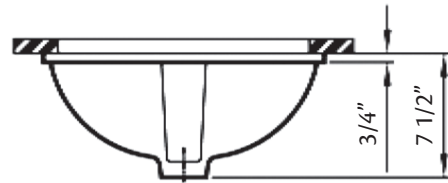

Colours: White, Biscuit

Related Products: All Cheviot Products Lavatory Faucets

**5220 Widespread
Lavatory Faucet**

**5236 4" Centreset
Faucet**

**5216 METRO
Single Hole Faucet**

**5291 CONTEMPORARY
Widespread Faucet**

Note: Rough-in dimensions may vary +/- 1/2" and are subject to change. No responsibility is assumed by Cheviot Products Inc. One Year Limited Warranty against manufacturer's defects.

1138 OVAL Undermount Basin

16 3/4" x 12 3/4" I.D.

Cheviot Products' vitreous china lavatories are finely crafted for outstanding beauty and practicality. Fired onto each sink is a fine glaze of powdered glass to ensure a lifetime of durability, ease of cleaning, and resistance to bacteria and other microbes.