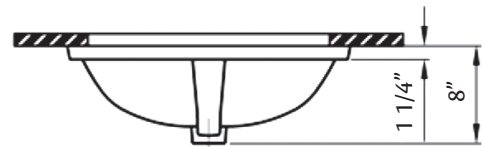

1142 OVAL Undermount Basin

20 1/4" x 15" I.D.

Cheviot Products' vitreous china lavatories are finely crafted for outstanding beauty and practicality. Fired onto each sink is a fine glaze of powdered glass to ensure a lifetime of durability, ease of cleaning, and resistance to bacteria and other microbes.