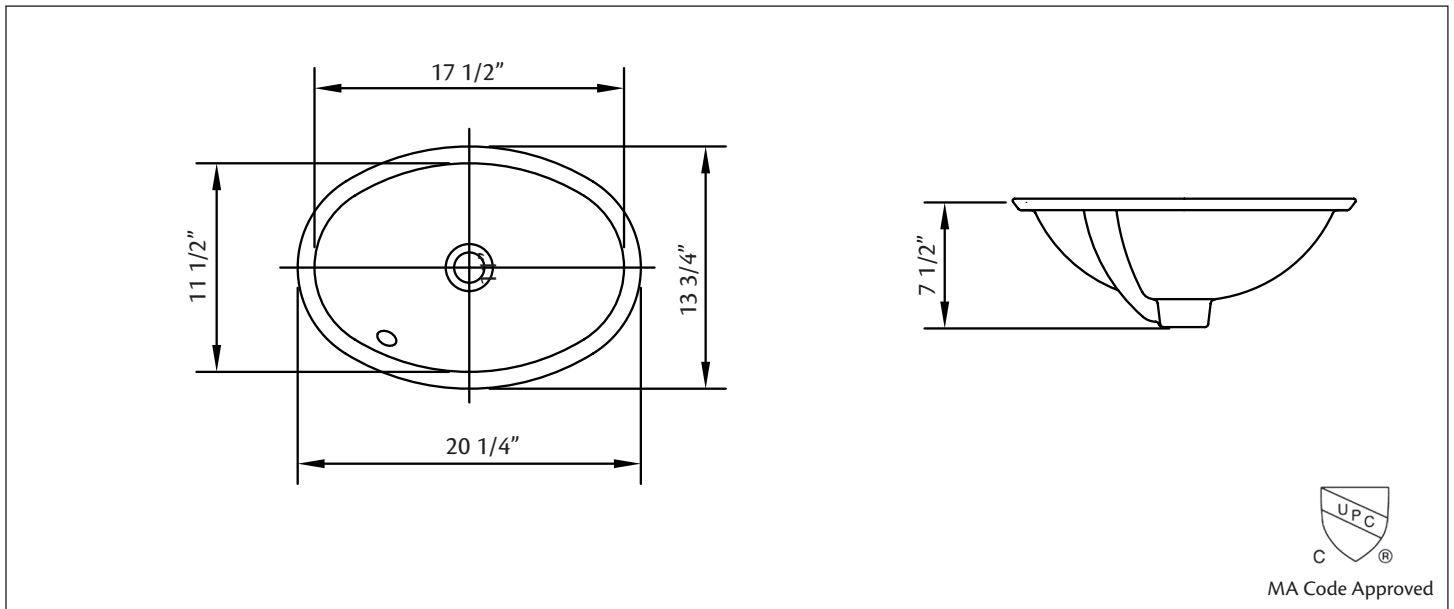

1125 OVAL Undermount Basin

17 1/2" x 11 1/2" I.D.

Cheviot Products' vitreous china lavatories are finely crafted for outstanding beauty and practicality. Fired onto each sink is a fine glaze of powdered glass to ensure a lifetime of durability, ease of cleaning, and resistance to bacteria and other microbes.

Note: Rough-in dimensions may vary +/- 1/2" and are subject to change. No responsibility is assumed by Cheviot Products Inc. One Year Limited Warranty against manufacturer's defects.

1138 OVAL Undermount Basin

16 3/4" x 12 3/4" I.D.

Cheviot Products' vitreous china lavatories are finely crafted for outstanding beauty and practicality. Fired onto each sink is a fine glaze of powdered glass to ensure a lifetime of durability, ease of cleaning, and resistance to bacteria and other microbes.