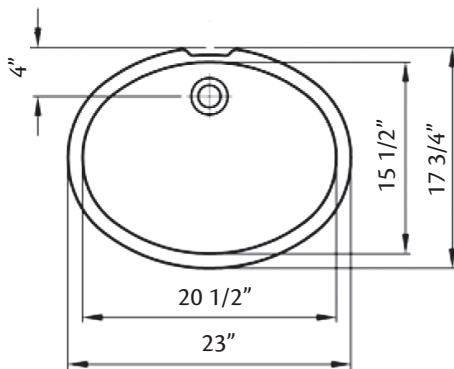

1142 OVAL Undermount Basin

20 1/4" x 15" I.D.

Cheviot Products' vitreous china lavatories are finely crafted for outstanding beauty and practicality. Fired onto each sink is a fine glaze of powdered glass to ensure a lifetime of durability, ease of cleaning, and resistance to bacteria and other microbes.