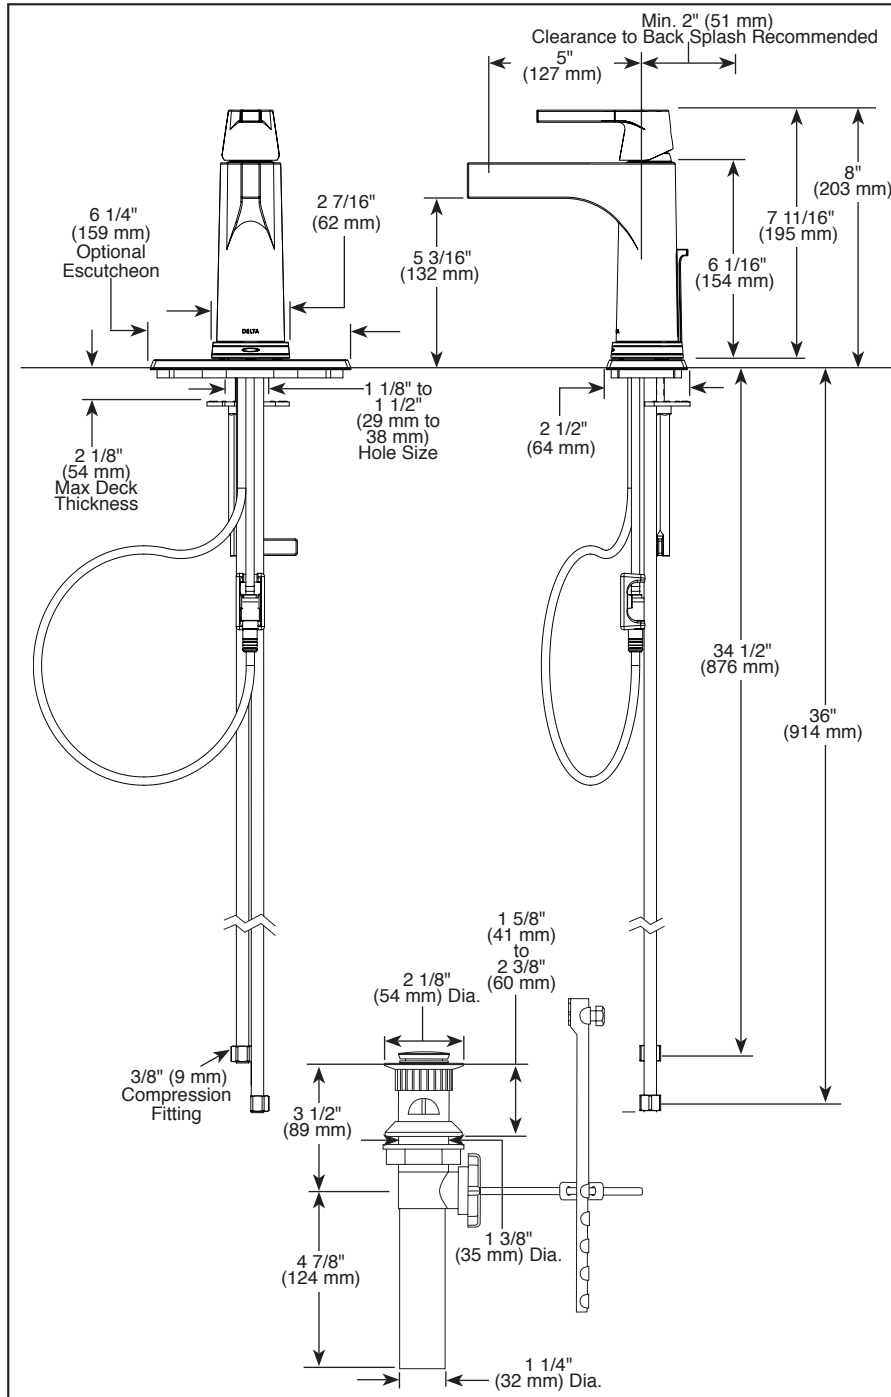

see what Delta can do™

BATHROOM FAUCET

- Zura™ Collection
- Single Handle Deck Mount

FEATURES:

- Touch2O.xt® Technology
- DIAMOND Seal® Technology

STANDARD SPECIFICATIONS:

- Max. flow rate 1.2 gpm @ 60 psi, 4.5 L/min @ 414 kPa
- One or three hole mount (escutcheon included)
- Diamond coated ceramic cartridge
- 3/8" O.D. straight, staggered PEX supply lines
- Solid brass fabricated body
- Red/blue indicators markings
- LED indicator light signals on-off, water temperature and when batteries run low
- Uses 6 AA (included) or 6 C (optional) batteries
- Optional 120V AC adapter available (3 prong grounded outlet required)
- Models include polypropylene pop-up
- Drain operates using vertical slide mechanism

COMPLIES WITH:

- ASME A112.18.1 / CSA B125.1
- ASME A112.18.2 / CSA B125.2
- Indicates compliance to ICC/ANSI A117.1 - Valve control only
- EPA WaterSense®

Submitted Model No.: _____

Specific Features: _____