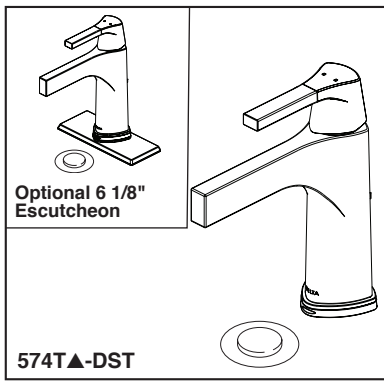

see what Delta can do™

BATHROOM FAUCET

- Zura™ Collection
- Single Handle Deck Mount

FEATURES:

- Touch2O.xt® Technology
- DIAMOND Seal® Technology

STANDARD SPECIFICATIONS:

- Max. flow rate 1.2 gpm @ 60 psi, 4.5 L/min @ 414 kPa
- One or three hole mount (escutcheon included)
- Diamond coated ceramic cartridge
- 3/8" O.D. straight, staggered PEX supply lines
- Solid brass fabricated body
- Red/blue indicators markings
- LED indicator light signals on-off, water temperature and when batteries run low
- Uses 6 AA (included) or 6 C (optional) batteries
- Optional 120V AC adapter available (3 prong grounded outlet required)
- Models include polypropylene pop-up
- Drain operates using vertical slide mechanism

WARRANTY

- Parts and Finish - Lifetime limited warranty; or for commercial purchasers, 10 years for multi-family residential (apartments and condominiums) and 5 years for all other commercial uses, in each case from the date of purchase.
- Electronic Parts and Batteries (if applicable) - 5 years from the date of purchase; or for commercial purchasers, 1 year from the date of purchase. No warranty is provided on batteries.

COMPLIES WITH:

- ASME A112.18.1 / CSA B125.1
- ASME A112.18.2 / CSA B125.2
- Indicates compliance to ICC/ANSI A117.1 - Valve control only
- EPA WaterSense®

Submitted Model No.: _____

Specific Features: _____