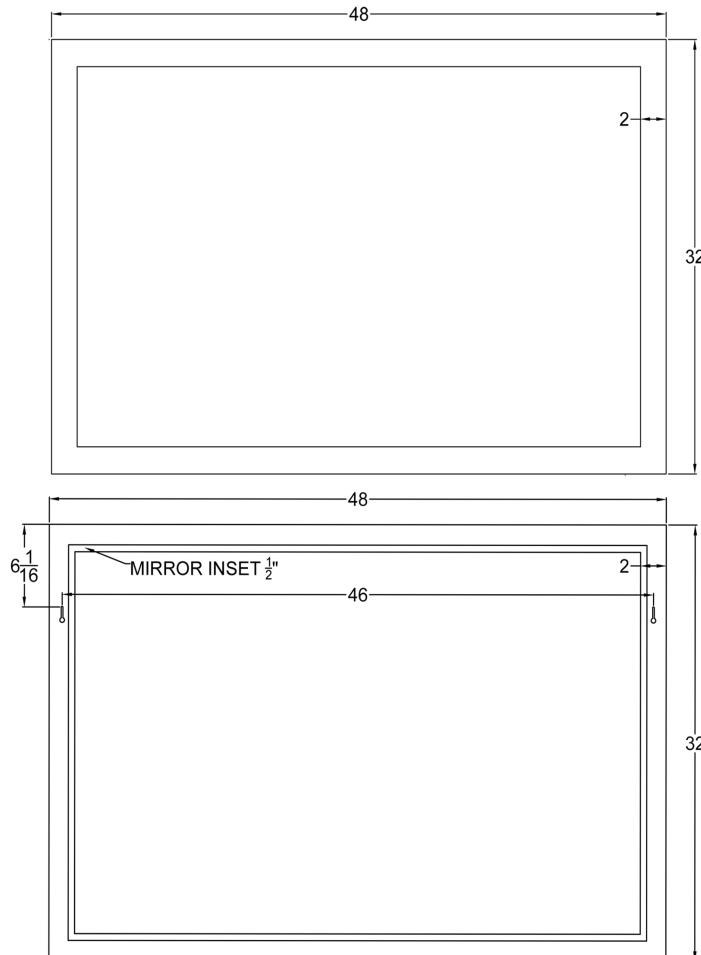

FEATURES

- Solid wood frame with multi-layer moisture-resistant finish for premium protection and durability.
- Beveled edge mirror
- Horizontal or vertical wallmount option
- Mirrors transport easily and set up in minutes.

DM BATH Two-Year Limited Warranty

See website for warranty information.

AVAILABLE COLOUR FINISHES

Colour swatches are for reference only.

	DESIGNER WHITE	DMM48-DW
	LIGHT GREY	DMM48-LG
	COOL GREY	DMM48-CG
	IRON GREY	DMM48-IG
	MATTE BLACK	DMM48-BL
	CUSTOM COLOUR	DMM48-CC

Dezin Market reserves the right to make revisions without prior notice to product specifications.

All stated sizes are nominal . Last revised June 7, 2018.

SUPPORT@DEZIGNMARKET.COM +1 888 398 8380