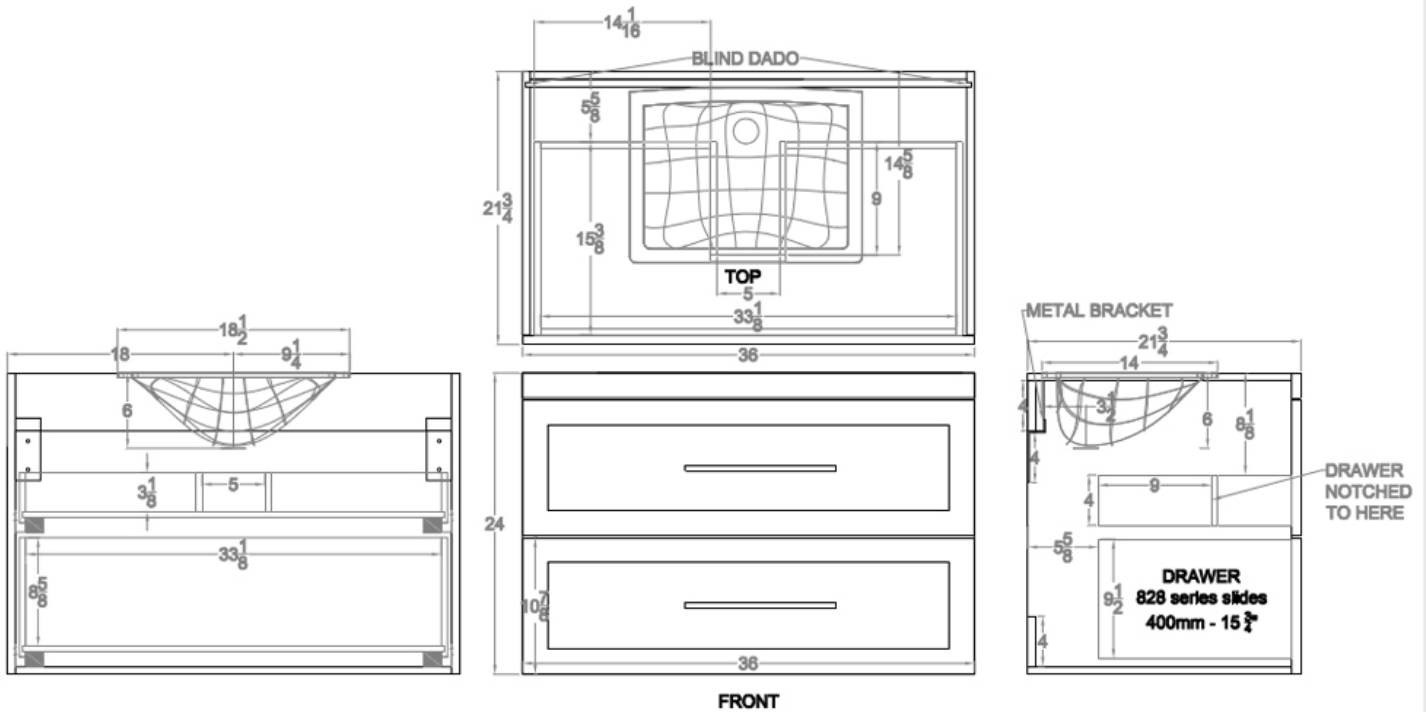

NOTE

Please install product according to installation instructions.