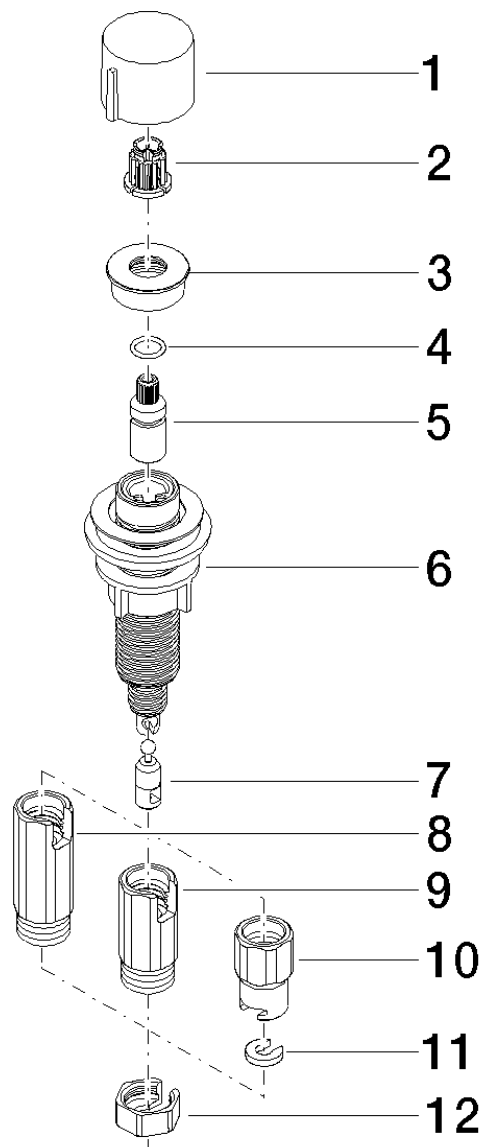

Product specifications

- Remote control for one sink only, for cable operated kitchen drains
- Including adapter for Bowden cable

Surfaces

- chrome 10712970-00
- matt platinum 10712970-06

Exploded assembly drawing

Kitchen

Generic miscellaneous articles Strainer remote control with turning knob

Article number: 10712970

Order quantity

No.	Article number	Name	Installation quantity
1	092097030ff	handle	1
2	09121200290	fixing cap	1
3	092787011ff	rosette	1
4	09141004290	seal	1
5	092906087ff	spindle	1
6	0430010290090	adaptor	1
7	09240317590	adaptor	1
8	091110073-07	connection	1
9	091110074-07	connection	1
10	091110079-07	connection	1
11	09301108790	disc	1
12	092330024-07	nut	1