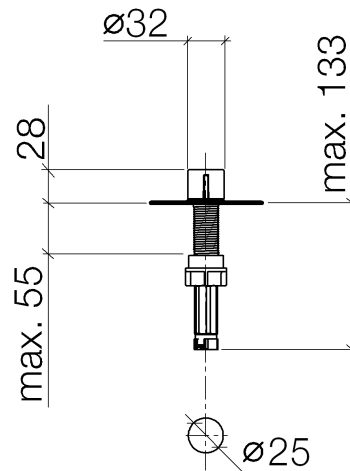

Product specifications

- Remote control for one sink only, for cable operated kitchen drains
- Including adapter for Bowden cable

Surfaces

- chrome 10712970-00
- matt platinum 10712970-06

Exploded assembly drawing

Kitchen

Generic miscellaneous articles Strainer remote control with turning knob

Article number: 10712970

Order quantity

No.	Article number	Name	Installation quantity
1	092097030ff	handle	1
2	09121200290	fixing cap	1
3	092787011ff	rosette	1
4	09141004290	seal	1
5	092906087ff	spindle	1
6	0430010290090	adaptor	1
7	09240317590	adaptor	1
8	091110073-07	connection	1
9	091110074-07	connection	1
10	091110079-07	connection	1
11	09301108790	disc	1
12	092330024-07	nut	1