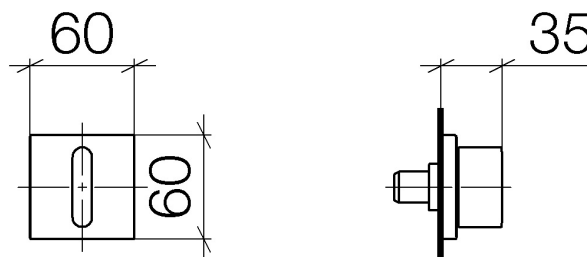

Product specifications

- Flange 2-3/8" x 2-3/8"
(ADA)

Surfaces

- chrome 36310705-00
- matt platinum 36310705-06

Accessories required

- Rough for wall valve clockwise-closing 1/2"; 35 621 970
- Rough for wall valve clockwise-closing 3/4"; 35 622 970
- Rough for wall valve counter-clockwise closing 1/2"; 35 671 970
- Rough for wall valve counter-clockwise closing 3/4"; 35 672 970

Exploded assembly drawing

Order quantity

No.	Article number	Name	Installation quantity
1	90207005101ff	handle	1
2	09210210890	disc	1