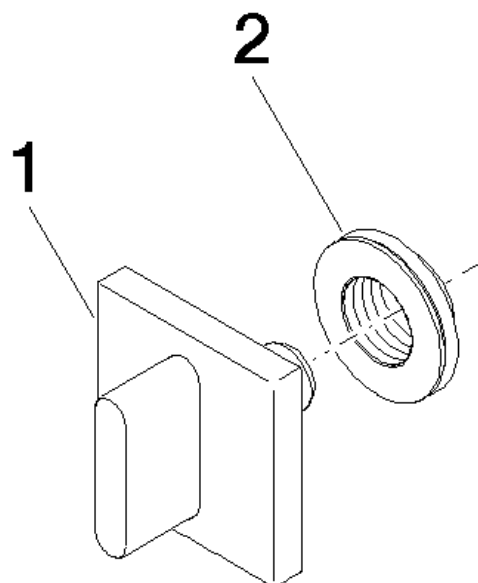

Product specifications

- Flange 2-3/8" x 2-3/8"
(ADA)

Surfaces

- chrome 36310705-00
- matt platinum 36310705-06

Accessories required

- Rough for wall valve clockwise-closing 1/2"; 35 621 970
- Rough for wall valve clockwise-closing 3/4"; 35 622 970
- Rough for wall valve counter-clockwise closing 1/2"; 35 671 970
- Rough for wall valve counter-clockwise closing 3/4"; 35 672 970

Exploded assembly drawing

Order quantity

No.	Article number	Name	Installation quantity
1	90207005101ff	handle	1
2	09210210890	disc	1