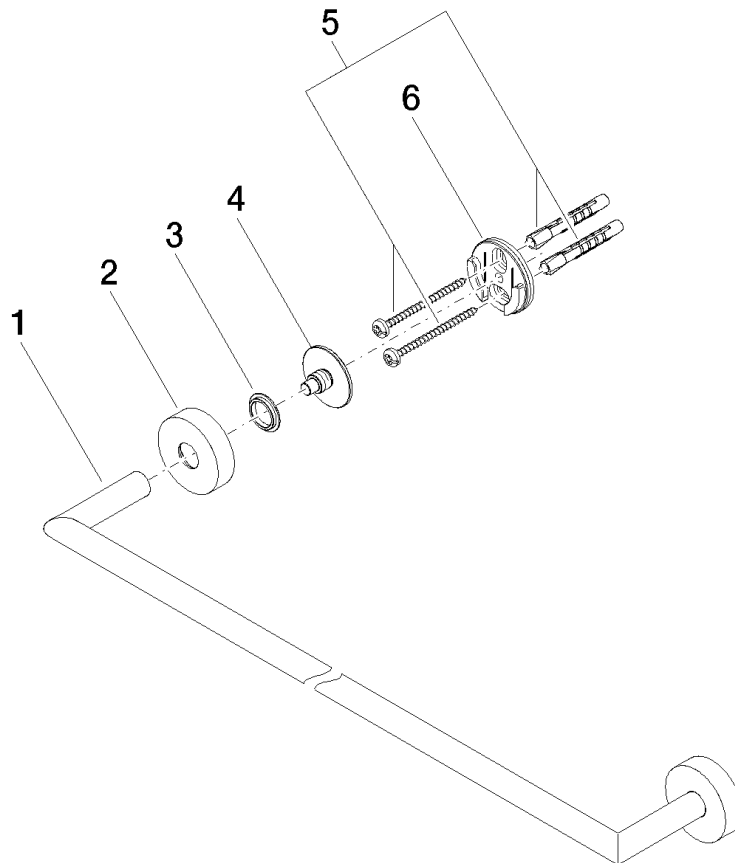

Product specifications

- gauge 600 mm
- width 640mm
- height 40 mm
- rosette Ø 40 mm
- 65 mm projection

Surfaces

- chrome 83060979-00
- platinum matt 83060979-06

Exploded assembly drawing

**Order quantity**

No.	Article number	Name	Installation quantity
1	05282262200ff	holder	1
2	082797500ff	rosette	2
3	08301151690	ring	2
4	08179756090	holder	2
5	0530310250090	fixing set	1
6	08179750107	holder	2