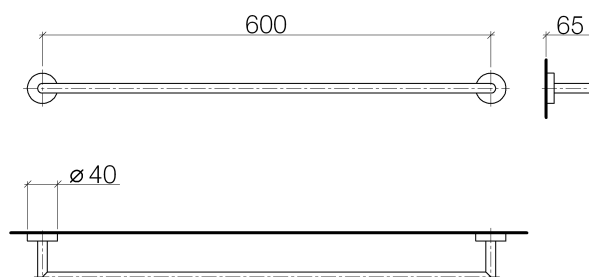

Product specifications

- gauge 600 mm
- width 640mm
- height 40 mm
- rosette Ø 40 mm
- 65 mm projection

Surfaces

- chrome 83060979-00
- platinum matt 83060979-06

Exploded assembly drawing

**Order quantity**

No.	Article number	Name	Installation quantity
1	05282262200ff	holder	1
2	082797500ff	rosette	2
3	08301151690	ring	2
4	08179756090	holder	2
5	0530310250090	fixing set	1
6	08179750107	holder	2