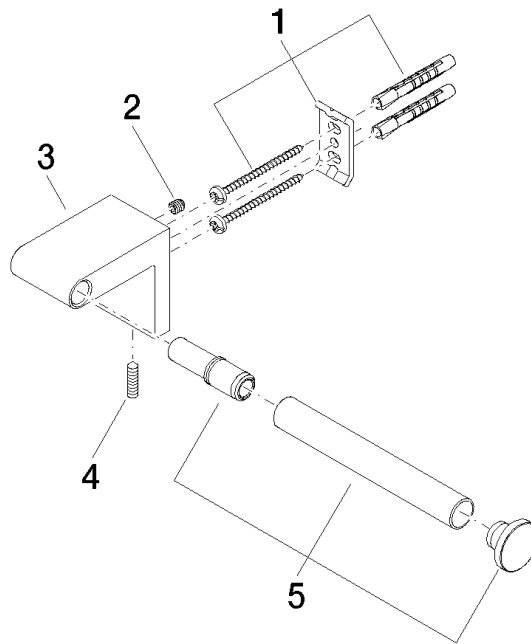

Product specifications

- Width 6-1/2"
- Height 2-3/8"
- 2-7/8" Projection

Surfaces

- chrome 83500670-00
- matt platinum 83500670-06

Exploded assembly drawing

Order quantity

No.	Article number	Name	Installation quantity
1	0517207360090	fixing set	1
2	09311104990	pin	1
3	081767502ff	holder	1
4	0431111130090	pin	1
5	90282265000ff	holder	1