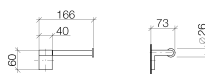

Product specifications

- Width 6-1/2"
- Height 2-3/8"
- 2-7/8" Projection

Surfaces

- chrome 83500670-00
- matt platinum 83500670-06

Exploded assembly drawing

Order quantity

No.	Article number	Name	Installation quantity
1	0517207360090	fixing set	1
2	09311104990	pin	1
3	081767502ff	holder	1
4	0431111130090	pin	1
5	90282265000ff	holder	1