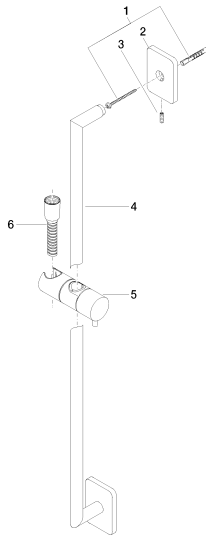

Bathtub - LULU
Slide bar set - polished chrome
Article number: 26 413 710-00

- Slide bar
- Flange 3-1/8" x 2-1/8"
- Center to center 31-1/2"
- Metal shower hose 68-7/8" with anti-twist device
- Shower hose connection 3/8"
- Hole diameter 18 mm
- NOTE: Hand shower sold separately. Please see hand shower options under the miscellaneous articles section of each series.

polished chrome

Dimensional drawing

All dimensions in mm / inch = mm x 0,0394

Bathtub - LULU
Slide bar set - polished chrome
Article number: 26 413 710-00

Bathtub - LULU
Slide bar set - polished chrome
Article number: 26 413 710-00

Recommended article

35 080 970-90 0010
Rough-in adapter -

28 450 710-00
Wall elbow - polished chrome

Bathtub - LULU
Slide bar set - polished chrome
Article number: 26 413 710-00

Spare parts list

Number	Item Number	Designation	Number of units
1	05 30 31 025 00 90	fixing set	2
2	09 27 71 005-00	rosette	2
3	09 31 11 013 90	pin	2
4	05 28 22 590 01-00	bar	1
5	12 580 970-00	Slider - polished chrome	1
6	28 322 970-00	Metal shower hose 1/2" x 3/8" x 68-7/8" - polished chrome	1