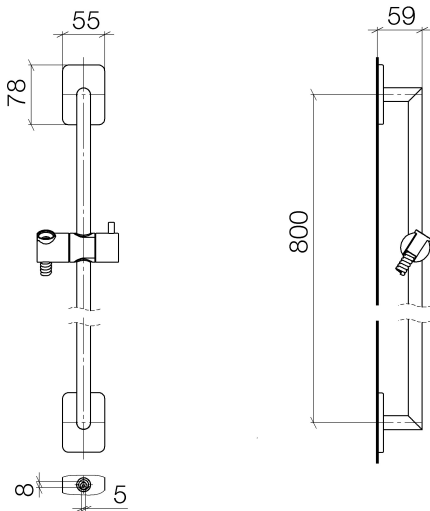

Bathtub - LULU
Slide bar set - polished chrome
Article number: 26 413 710-00

- Slide bar
- Flange 3-1/8" x 2-1/8"
- Center to center 31-1/2"
- Metal shower hose 68-7/8" with anti-twist device
- Shower hose connection 3/8"
- Hole diameter 18 mm
- NOTE: Hand shower sold separately. Please see hand shower options under the miscellaneous articles section of each series.

polished chrome

Dimensional drawing

All dimensions in mm / inch = mm x 0,0394

Bathtub - LULU
Slide bar set - polished chrome
Article number: 26 413 710-00

Bathtub - LULU
Slide bar set - polished chrome
Article number: 26 413 710-00

Recommended article

35 080 970-90 0010
Rough-in adapter -

28 450 710-00
Wall elbow - polished chrome

Bathtub - LULU
Slide bar set - polished chrome
Article number: 26 413 710-00

Spare parts list

Number	Item Number	Designation	Number of units
1	05 30 31 025 00 90	fixing set	2
2	09 27 71 005-00	rosette	2
3	09 31 11 013 90	pin	2
4	05 28 22 590 01-00	bar	1
5	12 580 970-00	Slider - polished chrome	1
6	28 322 970-00	Metal shower hose 1/2" x 3/8" x 68-7/8" - polished chrome	1