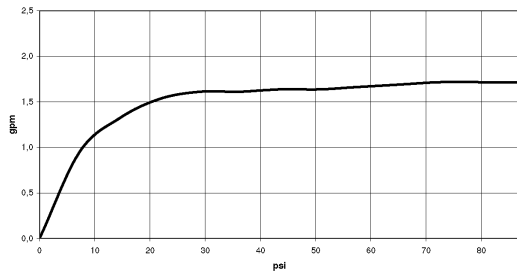

Shower - IMO

Rain shower ceiling-mounted - polished chrome

Article number: 28 669 970-00 0010

- Stream: Rain
- Descaling system
- Rain shower \varnothing 8-5/8"
- Optional flange \varnothing 2-3/8" included
- 1/2" connection
- Water flow rate limited to max. 1.8 gpm

polished chrome

Accessory is required for this item.

Dimensional drawing

All dimensions in mm / inch = mm x 0,0394

Shower - IMO
Rain shower ceiling-mounted - polished chrome
Article number: 28 669 970-00 0010

Flow rate chart

Shower - IMO

Rain shower ceiling-mounted - polished chrome

Article number: 28 669 970-00 0010

Other surface finishes

platinum matte

28 669 970-06 0010

platinum