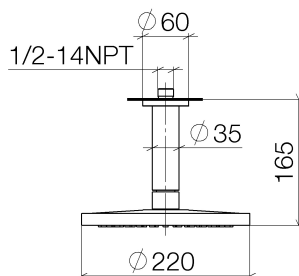

Shower - IMO

Rain shower ceiling-mounted - polished chrome

Article number: 28 669 970-00 0010

- Stream: Rain
- Descaling system
- Rain shower \varnothing 8-5/8"
- Optional flange \varnothing 2-3/8" included
- 1/2" connection
- Water flow rate limited to max. 1.8 gpm

polished chrome

Accessory is required for this item.

Dimensional drawing

All dimensions in mm / inch = mm x 0,0394

Shower - IMO
Rain shower ceiling-mounted - polished chrome
Article number: 28 669 970-00 0010

Flow rate chart

Shower - IMO

Rain shower ceiling-mounted - polished chrome

Article number: 28 669 970-00 0010

Other surface finishes

platinum matte

28 669 970-06 0010

platinum

Required article

35 085 970-90 0010

Concealed wall elbow -

Shower - IMO

Rain shower ceiling-mounted - polished chrome

Article number: 28 669 970-00 0010

Spare parts list

Number	Item Number	Designation	Number of units
1	09 27 22 040-00	rosette	1
2	09 14 10 141 90	seal	1
3	09 11 03 080-00	connection	1
4	09 23 01 075 90	insert	1
5	04 12 05 092 10-00	shower	1
6	09 30 09 069 90	key	1