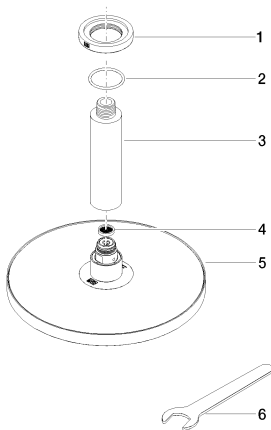

Shower - IMO

Rain shower ceiling-mounted - polished chrome

Article number: 28 669 970-00 0010

- Stream: Rain
- Descaling system
- Rain shower \varnothing 8-5/8"
- Optional flange \varnothing 2-3/8" included
- 1/2" connection
- Water flow rate limited to max. 1.8 gpm

polished chrome

Accessory is required for this item.

Dimensional drawing

All dimensions in mm / inch = mm x 0,0394

Shower - IMO
Rain shower ceiling-mounted - polished chrome
Article number: 28 669 970-00 0010

Flow rate chart

Shower - IMO

Rain shower ceiling-mounted - polished chrome

Article number: 28 669 970-00 0010

Other surface finishes

platinum matte

28 669 970-06 0010

platinum

Required article

35 085 970-90 0010

Concealed wall elbow -

Shower - IMO

Rain shower ceiling-mounted - polished chrome

Article number: 28 669 970-00 0010

Spare parts list

Number	Item Number	Designation	Number of units
1	09 27 22 040-00	rosette	1
2	09 14 10 141 90	seal	1
3	09 11 03 080-00	connection	1
4	09 23 01 075 90	insert	1
5	04 12 05 092 10-00	shower	1
6	09 30 09 069 90	key	1