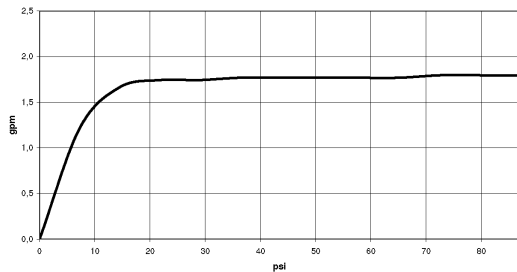

Shower - IMO

Exposed shower set - polished chrome

Article number: 34 459 979-00 0010

NO IMAGE

AVAILABLE

- Projection 17-3/4"
- Rainshower
- Rain shower with descaling system
- Rain shower Ø 8-5/8"
- Rain shower water flow rate limited to max. 1.8 gpm
- Diverter with integrated volume control and integrated stops
- Height from center of faucet to top of shower arm 46-1/8"
- Flanges Ø 2-3/4"
- Height from center of faucet to bottom of rainhead 38-3/4"
- Center to center 5-7/8" ± 1/2"
- Metal shower hose 68-7/8" with anti-twist device
- 1/2" connection
- Slide bar
- Hole diameter 23,5 mm
- Internal backflow preventer.
- NOTE: Hand shower sold separately. Please see hand shower options under the miscellaneous articles section of each series.

polished chrome

Accessory is required for this item.

Shower - IMO
Exposed shower set - polished chrome
Article number: 34 459 979-00 0010

Dimensional drawing

All dimensions in mm / inch = mm x 0,0394

Flow rate chart