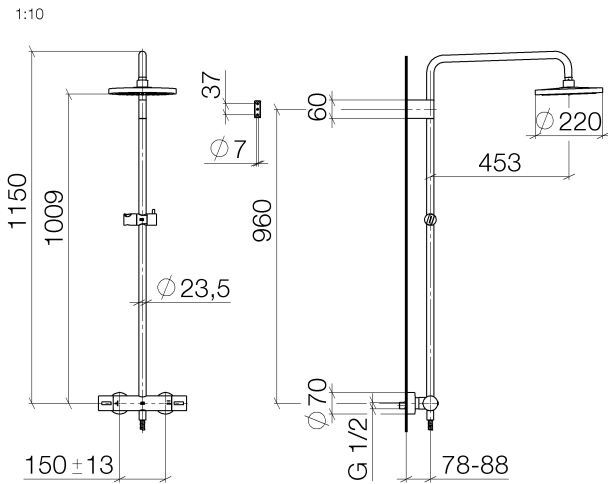

Shower - IMO

Exposed shower set - polished chrome

Article number: 34 459 979-00 0010

NO IMAGE

AVAILABLE

- Projection 17-3/4"
- Rainshower
- Rain shower with descaling system
- Rain shower Ø 8-5/8"
- Rain shower water flow rate limited to max. 1.8 gpm
- Diverter with integrated volume control and integrated stops
- Height from center of faucet to top of shower arm 46-1/8"
- Flanges Ø 2-3/4"
- Height from center of faucet to bottom of rainhead 38-3/4"
- Center to center 5-7/8" ± 1/2"
- Metal shower hose 68-7/8" with anti-twist device
- 1/2" connection
- Slide bar
- Hole diameter 23,5 mm
- Internal backflow preventer.
- NOTE: Hand shower sold separately. Please see hand shower options under the miscellaneous articles section of each series.

polished chrome

Accessory is required for this item.

Shower - IMO
Exposed shower set - polished chrome
Article number: 34 459 979-00 0010

Dimensional drawing

All dimensions in mm / inch = mm x 0,0394

Flow rate chart

Shower - IMO

Exposed shower set - polished chrome

Article number: 34 459 979-00 0010

Other surface finishes

platinum matte

34 459 979-06 0010

platinum

34 459 979-08 0010

Required article

35 080 970-90 0010

Rough-in adapter -

Shower - IMO
Exposed shower set - polished chrome
Article number: 34 459 979-00 0010

Spare parts list

Number	Item Number	Designation	Number of units
1	04 12 05 092 10-00	shower	1
2	09 23 01 039 90	sieve	1
3	90 28 22 348 00-00	pipe	1
4	90 17 11 150 00-00	holder	1
5	90 28 22 349 00-00	pipe	1
6	04 17 01 250 00-00	connection	1
7	90 17 33 015 00-00	handle	2
8	09 14 20 026 90	seal	1
9	12 570 970-00	Slider - polished chrome	1
10	28 322 970-00	Metal shower hose 1/2" x 3/8" x 68-7/8" - polished chrome	1