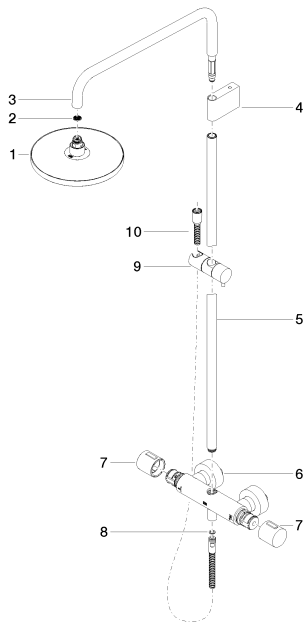

Shower - IMO

Exposed shower set - polished chrome

Article number: 34 459 979-00 0010

NO IMAGE

AVAILABLE

- Projection 17-3/4"
- Rainshower
- Rain shower with descaling system
- Rain shower Ø 8-5/8"
- Rain shower water flow rate limited to max. 1.8 gpm
- Diverter with integrated volume control and integrated stops
- Height from center of faucet to top of shower arm 46-1/8"
- Flanges Ø 2-3/4"
- Height from center of faucet to bottom of rainhead 38-3/4"
- Center to center 5-7/8" ± 1/2"
- Metal shower hose 68-7/8" with anti-twist device
- 1/2" connection
- Slide bar
- Hole diameter 23,5 mm
- Internal backflow preventer.
- NOTE: Hand shower sold separately. Please see hand shower options under the miscellaneous articles section of each series.

polished chrome

Accessory is required for this item.

Shower - IMO
Exposed shower set - polished chrome
Article number: 34 459 979-00 0010

Dimensional drawing

All dimensions in mm / inch = mm x 0,0394

Flow rate chart

Shower - IMO

Exposed shower set - polished chrome

Article number: 34 459 979-00 0010

Other surface finishes

platinum matte

34 459 979-06 0010

platinum

34 459 979-08 0010

Required article

35 080 970-90 0010

Rough-in adapter -

Shower - IMO
Exposed shower set - polished chrome
Article number: 34 459 979-00 0010

Spare parts list

Number	Item Number	Designation	Number of units
1	04 12 05 092 10-00	shower	1
2	09 23 01 039 90	sieve	1
3	90 28 22 348 00-00	pipe	1
4	90 17 11 150 00-00	holder	1
5	90 28 22 349 00-00	pipe	1
6	04 17 01 250 00-00	connection	1
7	90 17 33 015 00-00	handle	2
8	09 14 20 026 90	seal	1
9	12 570 970-00	Slider - polished chrome	1
10	28 322 970-00	Metal shower hose 1/2" x 3/8" x 68-7/8" - polished chrome	1