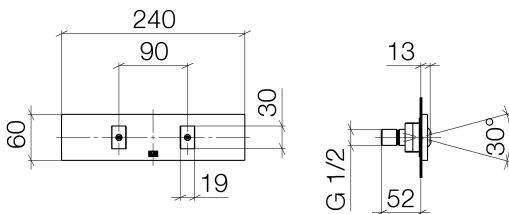

## Shower - CL.1

WATER FAN horizontal Body spray - polished chrome

Article number: 36 512 979-00 0010

- Pressurized cascade stream
- Horizontal jet
- Cover plate 9-1/2" x 2-3/8"
- Adjustable jet
- 1/2" connection
- Water flow rate limited to max. 1.8 gpm

## Dimensional drawing

All dimensions in mm / inch = mm x 0,0394

Shower - CL.1  
WATER FAN horizontal Body spray - polished chrome  
Article number: 36 512 979-00 0010

### Flow rate chart

Shower - CL.1

WATER FAN horizontal Body spray - polished chrome

Article number: 36 512 979-00 0010