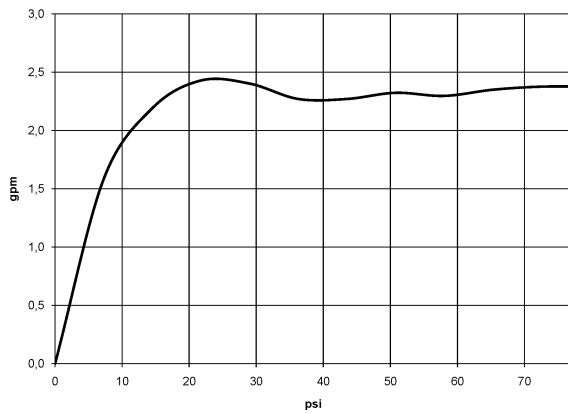

## Shower - CL.1

WATER FAN horizontal Body spray - polished chrome

Article number: 36 512 979-00 0010

- Pressurized cascade stream
- Horizontal jet
- Cover plate 9-1/2" x 2-3/8"
- Adjustable jet
- 1/2" connection
- Water flow rate limited to max. 1.8 gpm

## Dimensional drawing

All dimensions in mm / inch = mm x 0,0394

Shower - CL.1  
WATER FAN horizontal Body spray - polished chrome  
Article number: 36 512 979-00 0010

### Flow rate chart

Shower - CL.1

WATER FAN horizontal Body spray - polished chrome

Article number: 36 512 979-00 0010