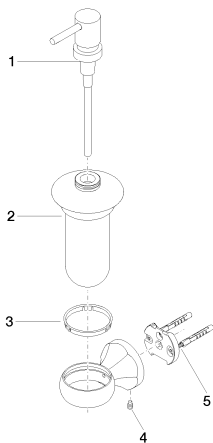

Kitchen - Madison  
Soap dispenser wall-mounted - polished chrome  
Article number: 83 435 361-00

- Bottle made of opal glass
- Width 3-3/8"
- Height 7-7/8"
- 8.45 oz bottle capacity
- 4-3/4" Projection

### Dimensional drawing

All dimensions in mm / inch = mm x 0,0394

Kitchen - Madison

Soap dispenser wall-mounted - polished chrome

Article number: 83 435 361-00

Kitchen - Madison  
Soap dispenser wall-mounted - polished chrome  
Article number: 83 435 361-00

### Spare parts list

Number	Item Number	Designation	Number of units
1	05 10 10 535 01-00	dispenser	1
2	08 90 04 001 83	Bottle -	1
3	08 28 10 500 91	ring	1
4	04 31 11 140 00 90	pin	1
5	05 17 97 507 00 90	fixing set	1