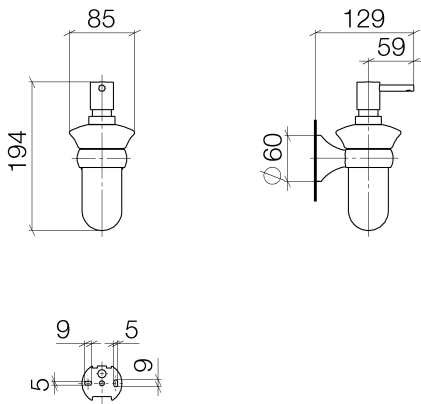

Kitchen - Madison  
Soap dispenser wall-mounted - polished chrome  
Article number: 83 435 361-00

- Bottle made of opal glass
- Width 3-3/8"
- Height 7-7/8"
- 8.45 oz bottle capacity
- 4-3/4" Projection

### Dimensional drawing

All dimensions in mm / inch = mm x 0,0394

Kitchen - Madison

Soap dispenser wall-mounted - polished chrome

Article number: 83 435 361-00

Kitchen - Madison  
Soap dispenser wall-mounted - polished chrome  
Article number: 83 435 361-00

### Spare parts list

Number	Item Number	Designation	Number of units
1	05 10 10 535 01-00	dispenser	1
2	08 90 04 001 83	Bottle -	1
3	08 28 10 500 91	ring	1
4	04 31 11 140 00 90	pin	1
5	05 17 97 507 00 90	fixing set	1