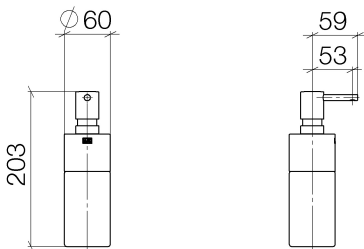

Kitchen - CL.1

Soap dispenser freestanding - polished chrome

Article number: 84 435 970-00

- Frosted glass bottle
- Width 2-3/8"
- Height 7-7/8"
- 8.45 oz bottle capacity
- 2-3/8" Projection

polished chrome

Dimensional drawing

All dimensions in mm / inch = mm x 0,0394

Kitchen - CL.1

Soap dispenser freestanding - polished chrome

Article number: 84 435 970-00

Kitchen - CL.1

Soap dispenser freestanding - polished chrome