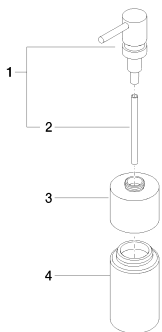

Kitchen - CL.1

Soap dispenser freestanding - polished chrome

Article number: 84 435 970-00

- Frosted glass bottle
- Width 2-3/8"
- Height 7-7/8"
- 8.45 oz bottle capacity
- 2-3/8" Projection

polished chrome

Dimensional drawing

All dimensions in mm / inch = mm x 0,0394

Kitchen - CL.1

Soap dispenser freestanding - polished chrome

Article number: 84 435 970-00

Kitchen - CL.1

Soap dispenser freestanding - polished chrome

More custom finish options are available via special production (xTra Service). Please see our finish matrix for availability and pricing or contact a Dornbracht representative.

Spare parts list

Number	Item Number	Designation	Number of units
1	05 10 10 535 00-00	dispenser	1
2	08 10 10 499 90	Pipe for soap dispenser	1
3	90 10 10 524 00-00	base	1
4	08 90 04 001 82	Bottle -	1