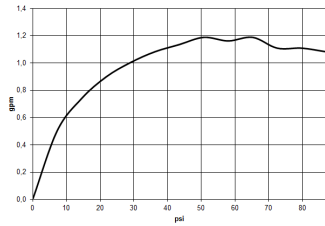

Sink - Meta

Pillar tap cold water only - platinum matte

Article number: 17 500 660-06 0010

- 4-1/8" Projection
- Rigid spout
- Round aerated stream
- Total height 5-3/8"
- Height to aerator/spout outlet 2-1/4"
- 1-3/8" hole diameter
- 1/2" connection
- Flange diameter 2"
- 2 x pressure hose with 3/8" compression fitting
- Water flow rate limited to max. 1.2 gpm
- lead-free

platinum matte

Dimensional drawing

All dimensions in mm / inch = mm x 0,0394

Sink - Meta

Pillar tap cold water only - platinum matte

Article number: 17 500 660-06 0010

Flow rate chart

Sink - Meta