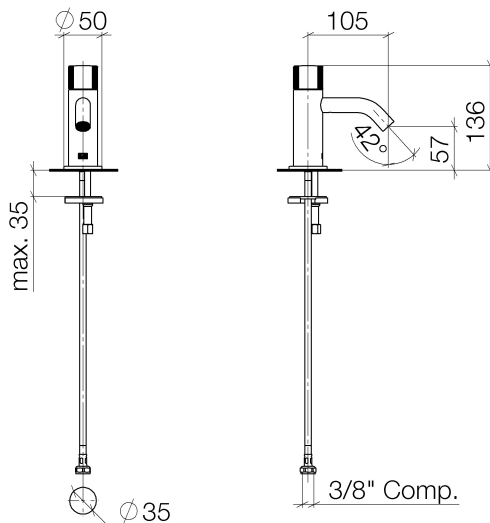

Sink - Meta

Pillar tap cold water only - platinum matte

Article number: 17 500 660-06 0010

- 4-1/8" Projection
- Rigid spout
- Round aerated stream
- Total height 5-3/8"
- Height to aerator/spout outlet 2-1/4"
- 1-3/8" hole diameter
- 1/2" connection
- Flange diameter 2"
- 2 x pressure hose with 3/8" compression fitting
- Water flow rate limited to max. 1.2 gpm
- lead-free

platinum matte

Dimensional drawing

All dimensions in mm / inch = mm x 0,0394

Sink - Meta

Pillar tap cold water only - platinum matte

Article number: 17 500 660-06 0010

Flow rate chart

Sink - Meta

Pillar tap cold water only - platinum matte

Article number: 17 500 660-06 0010

Other surface finishes

polished chrome

17 500 660-00 0010

black matte

17 500 660-33 0010

More custom finish options are available via special production (xTra Service). Please see our finish matrix for availability and pricing or contact a Dornbracht representative.