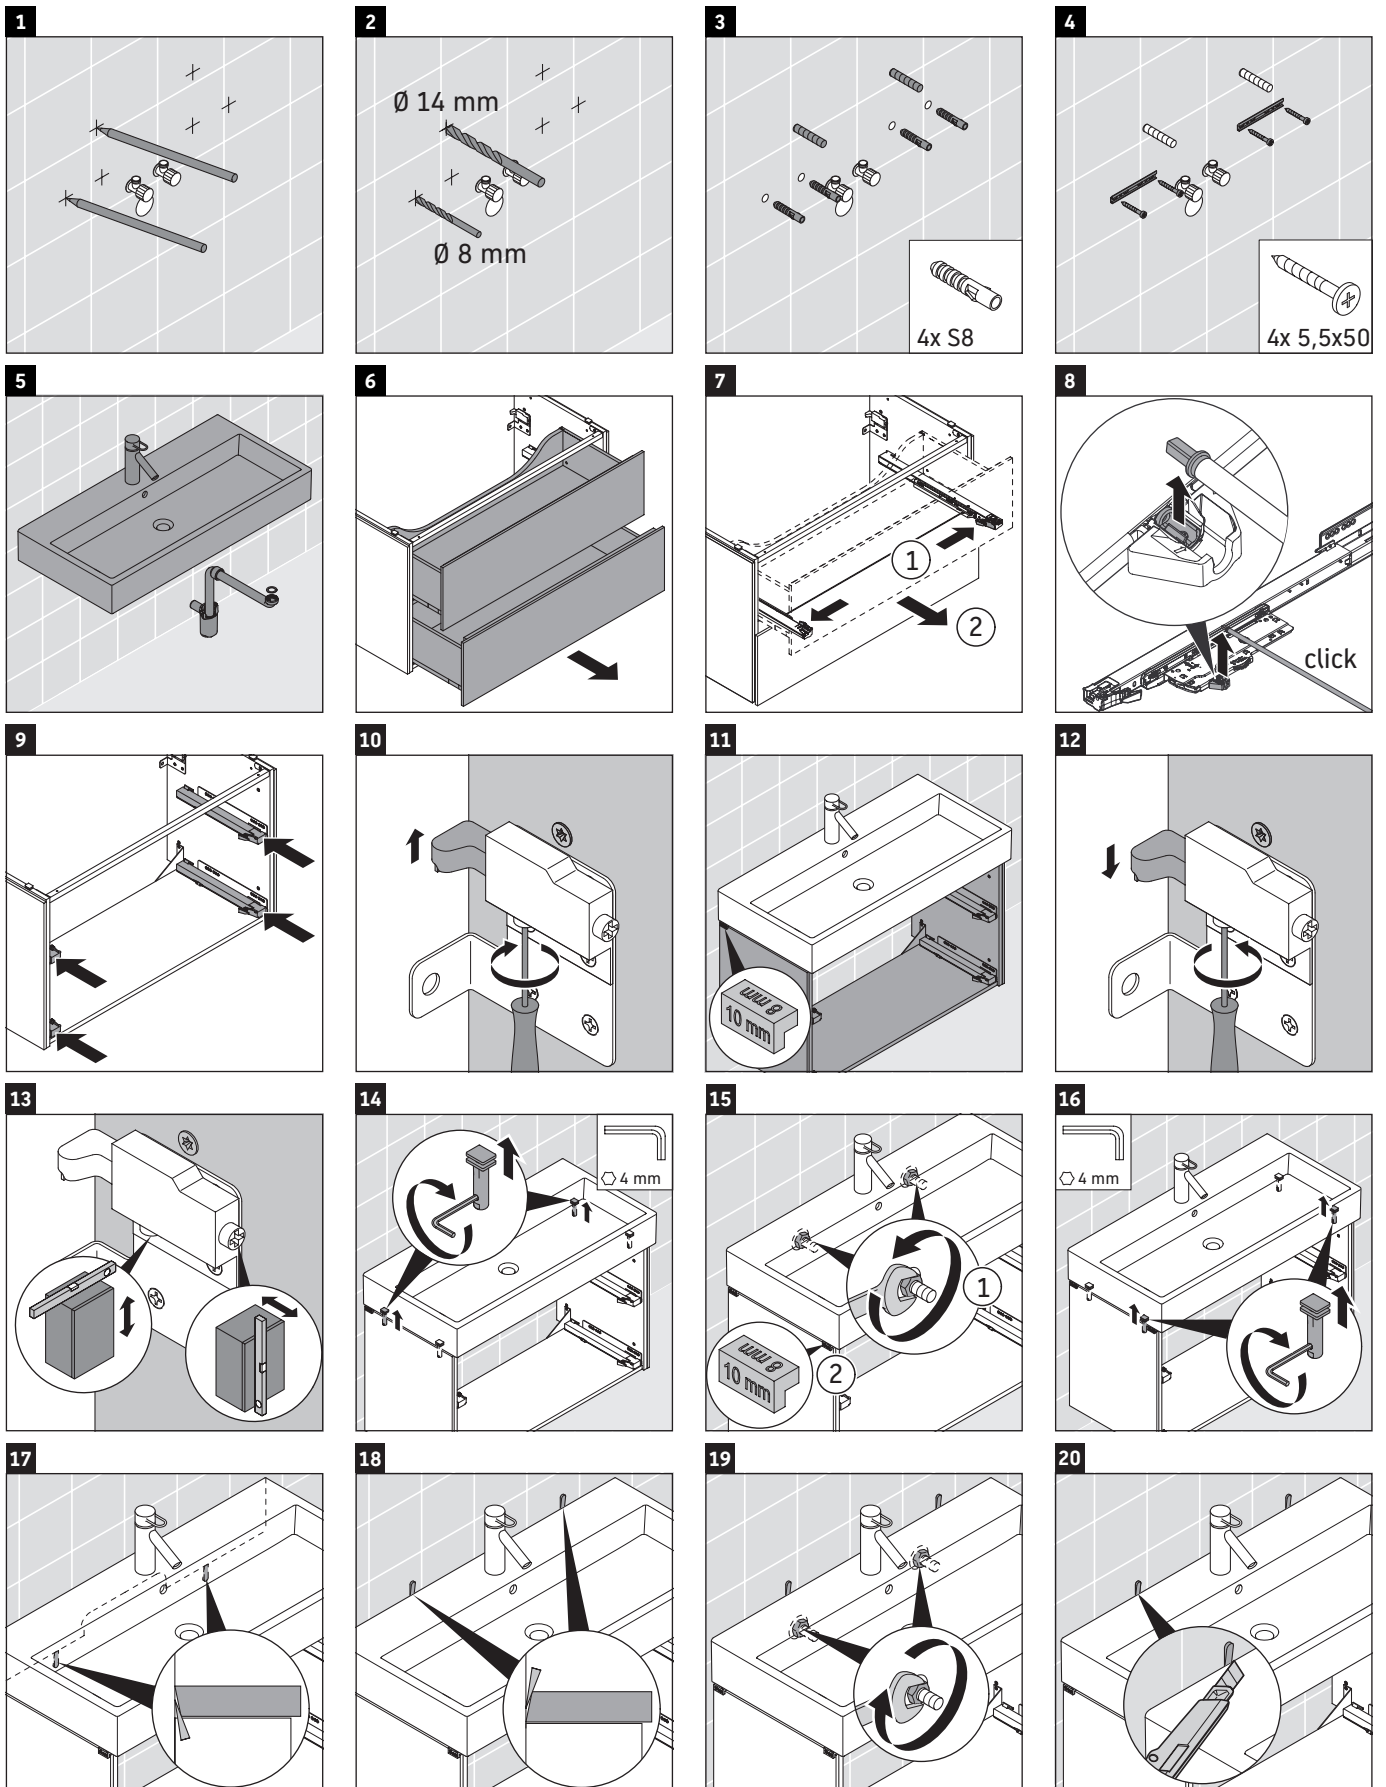

Duravit AG, Werderstr. 36, 78132 Hornberg, Germany, Phone +49 78 33 700, Fax +49 78 33 70 289, info@duravit.de, www.duravit.de