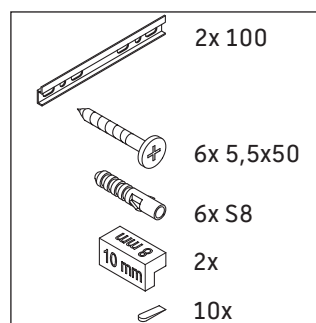

L-Cube

LC 6277

Mounting instructions

A	B	W	X
mm	mm	mm	mm
784	546	135	715

Vero Air # 235080

Instructions for use

The bathroom furniture range complies with the standards and guidelines applicable at the time of delivery and is designed for use in bathrooms. Direct contact with water should be avoided, for example, when showering.