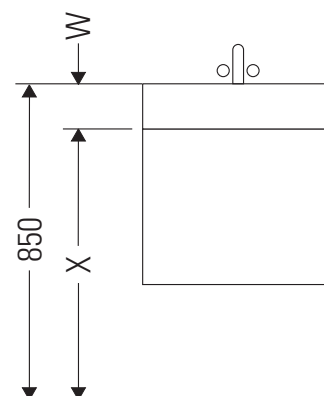

L-Cube

LC 6277

Mounting instructions

A	B	W	X
mm	mm	mm	mm
784	546	135	715

Vero Air # 235080

Instructions for use

The bathroom furniture range complies with the standards and guidelines applicable at the time of delivery and is designed for use in bathrooms. Direct contact with water should be avoided, for example, when showering.