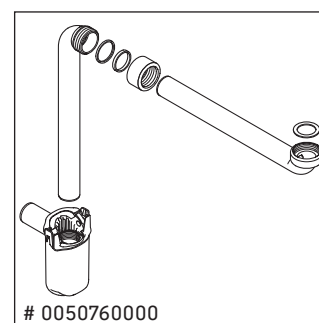

L-Cube

LC 6277

Mounting instructions

A	B	W	X
mm	mm	mm	mm
784	546	135	715

Vero Air # 235080

Instructions for use

The bathroom furniture range complies with the standards and guidelines applicable at the time of delivery and is designed for use in bathrooms. Direct contact with water should be avoided, for example, when showering.