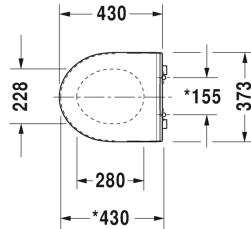

**DuraStyle Toilet seat and cover # 0020790000**

Toilet seat and cover	Dimension	Weight	Order number
hinges stainless steel, with slow close			
<b>Colors</b>			
00 White			
<b>Variant</b>			
		6.4 lb	0020790000
<b>Suitable products</b>			
Toilet wall-mounted Basic Duravit Rimless® rimless, washdown model, 14 3/8" x 21 1/4" Inch	14 3/8" x 21 1/4" Inch		256209

*All drawings contain the necessary measurements which are subject to standard tolerances. They are stated in inch & mm and are non-binding. Exact measurements, in particular for customized installation scenarios, can only be taken from the finished ceramic piece.*