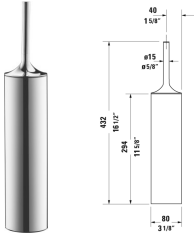

Starck T Brush set # 009945..00

|< 3 1/8" Inch >|

Brush set	Dimension	Weight	Order number
floorstanding, 17" Inch			
Colors			
10 Chrome 46 Black Matt			
Variant			
	3 1/8" x 3 1/8" Inch	2.7 lb	009945..00

All drawings contain the necessary measurements which are subject to standard tolerances. They are stated in inch & mm and are non-binding. Exact measurements, in particular for customized installation scenarios, can only be taken from the finished ceramic piece.