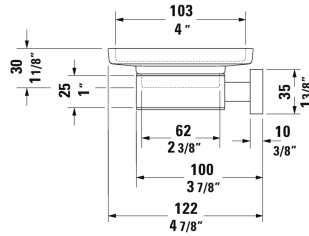

Karree Soap dish # 0099521000

|< 4 1/2" Inch >|

Soap dish	Dimension	Weight	Order number
frosted glass, Chrome, 2" Inch			
Colors			
10 Chrome			
Variant			
	4 1/2" x 4 7/8" Inch	1.8 lb	0099521000

All drawings contain the necessary measurements which are subject to standard tolerances. They are stated in inch & mm and are non-binding. Exact measurements, in particular for customized installation scenarios, can only be taken from the finished ceramic piece.