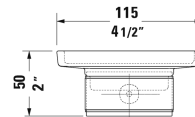

Karree Soap dish # 0099521000

|< 4 1/2" Inch >|

Soap dish	Dimension	Weight	Order number
frosted glass, Chrome, 2" Inch			
Colors			
10 Chrome			
Variant			
	4 1/2" x 4 7/8" Inch	1.8 lb	0099521000

All drawings contain the necessary measurements which are subject to standard tolerances. They are stated in inch & mm and are non-binding. Exact measurements, in particular for customized installation scenarios, can only be taken from the finished ceramic piece.